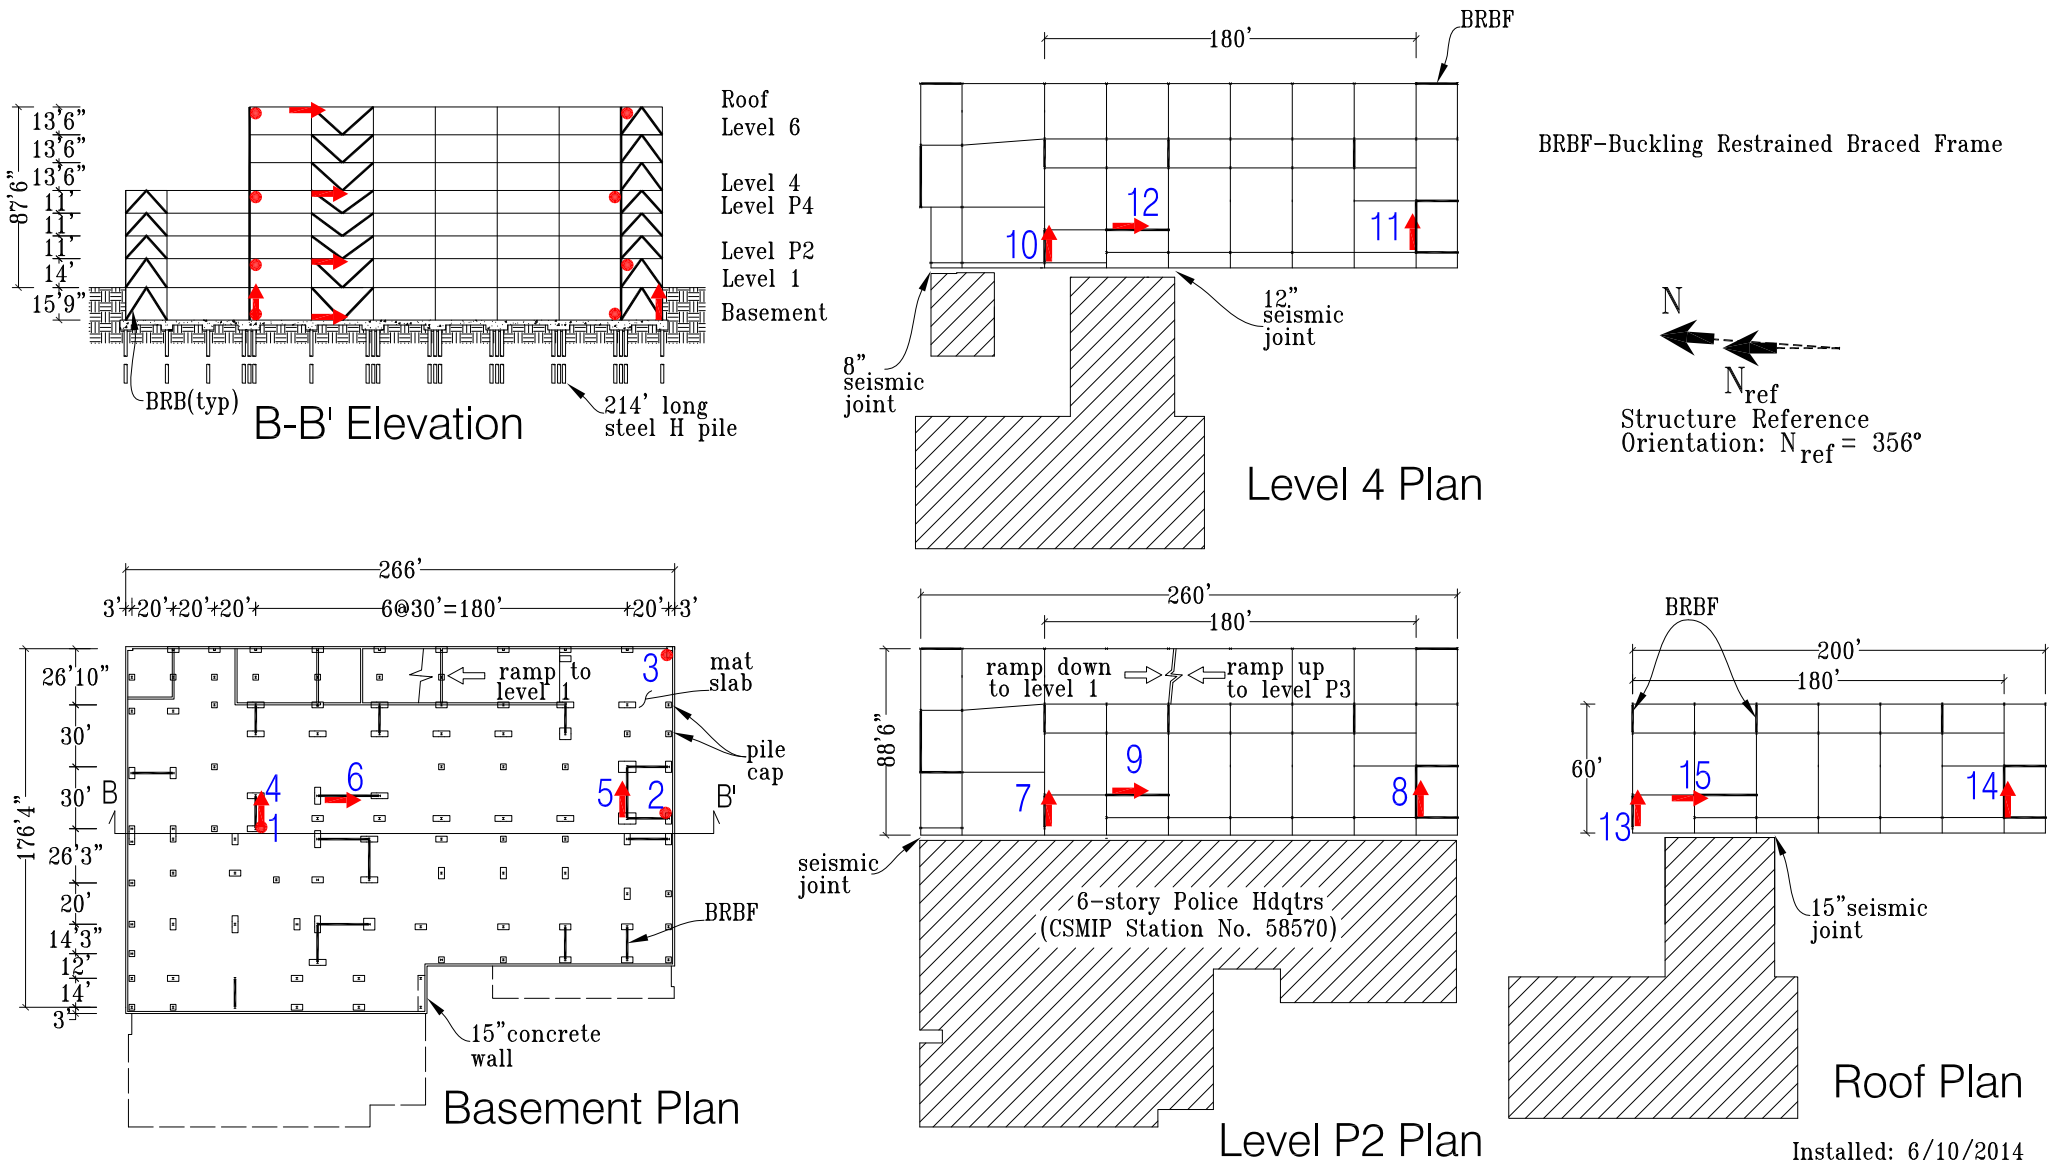

San Francisco - 7-story Govt Office Bldg

(CSMIP Station No. 58571)

SENSOR LOCATIONS

Installed: 6/10/2014
Diagram: 2/20/2014