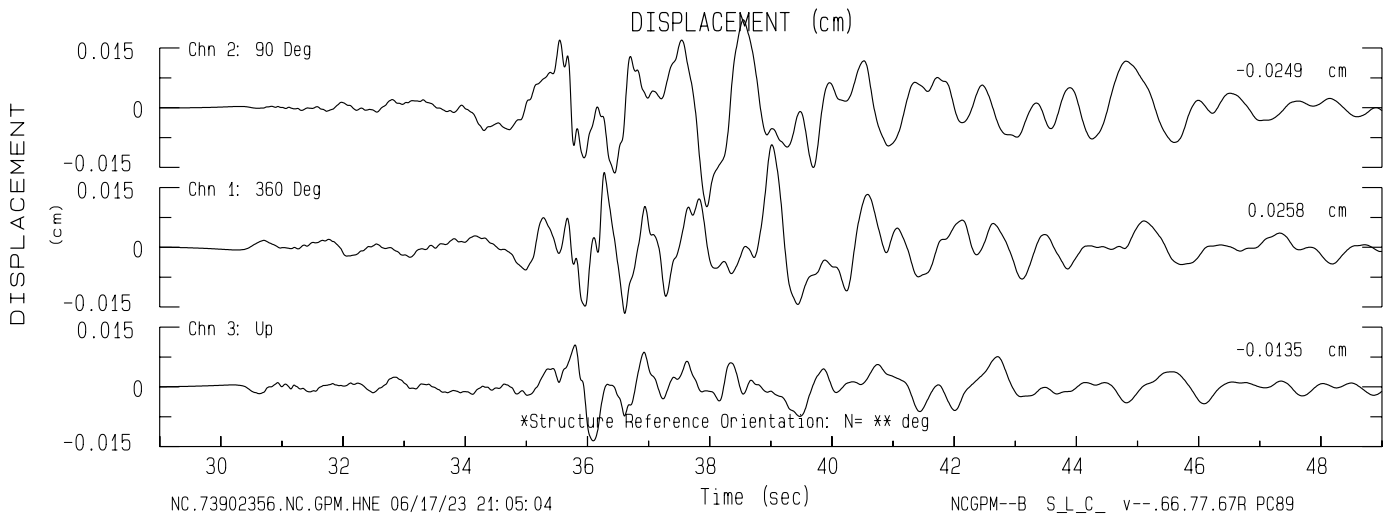

Pine Mountain #3 NCSN Sta GPM
Rcrd of Sat Jun 17, 2023 20:44:34.6 PDT (GPS)
Frequency Band Processed: 3.3 secs to 40.0 Hz
CISN/CSMIP Preliminary Strong Motion Processing - Subject to Revision

Pine Mountain #3 NCSN Sta GPM
Rcrd of Sat Jun 17, 2023 20: 44: 34.6 PDT
Frequency Band Processed: 3.3 secs to 40.0 Hz
Automated Strong Motion Processing - Preliminary and Subject to Revision

SPECTRAL ACCELERATION, Sa

VELOCITY FOURIER SPECTRUM