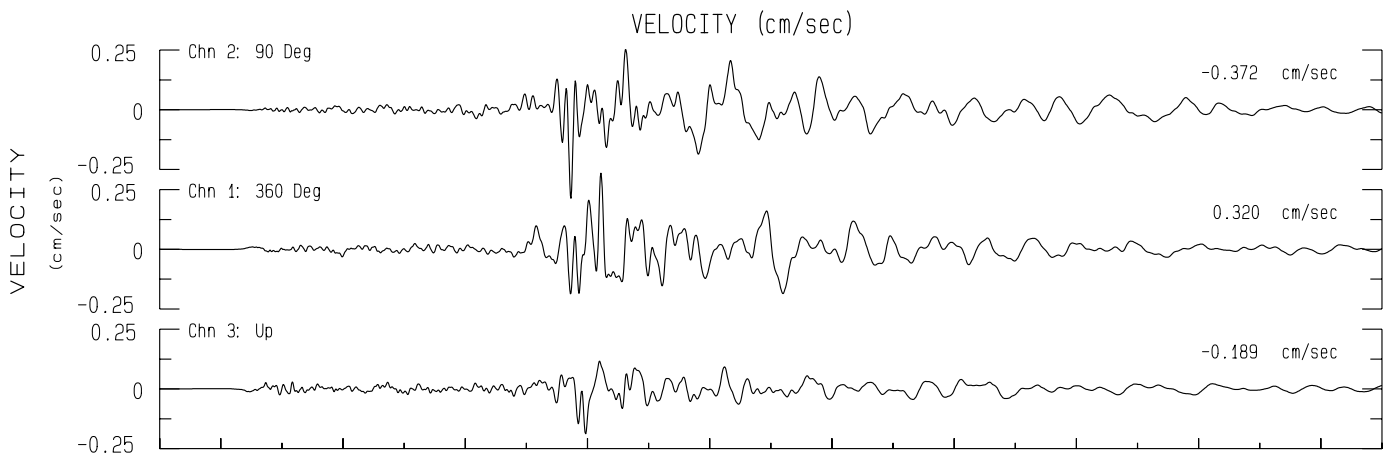

Pine Mountain #3 NCSN Sta GPM
Rcrd of Sat Jun 17, 2023 20:44:34.6 PDT (GPS)
Frequency Band Processed: 3.3 secs to 40.0 Hz
CISN/CSMIP Preliminary Strong Motion Processing - Subject to Revision

Pine Mountain #3 NCSN Sta GPM
Rcrd of Sat Jun 17, 2023 20: 44: 34.6 PDT
Frequency Band Processed: 3.3 secs to 40.0 Hz
Automated Strong Motion Processing - Preliminary and Subject to Revision

SPECTRAL ACCELERATION, Sa

VELOCITY FOURIER SPECTRUM