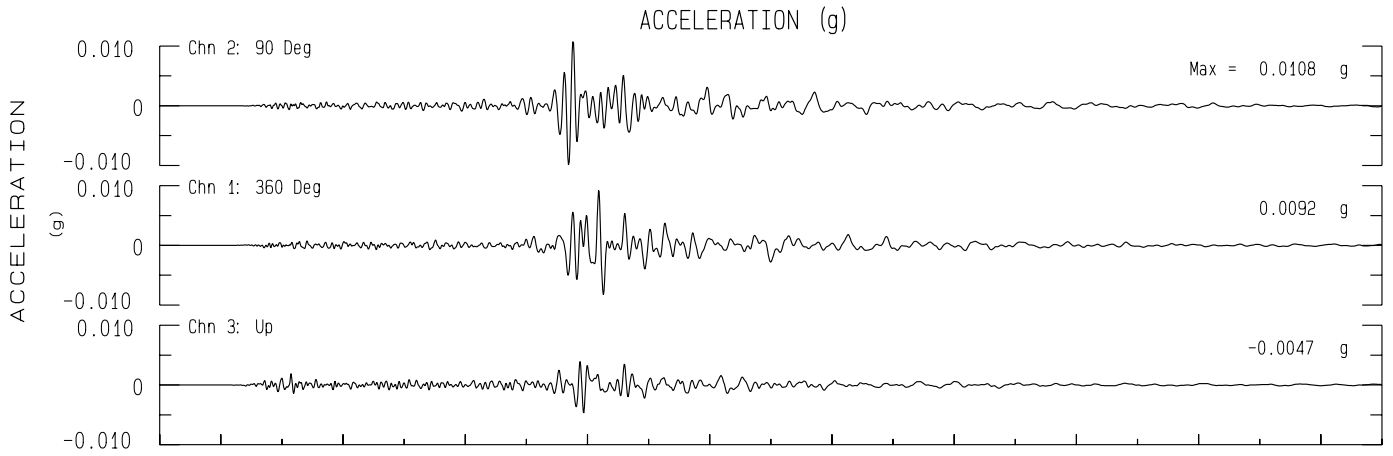

Pine Mountain #3 NCSN Sta GPM
Rcrd of Sat Jun 17, 2023 20:44:34.6 PDT (GPS)
Frequency Band Processed: 3.3 secs to 40.0 Hz
CISN/CSMIP Preliminary Strong Motion Processing - Subject to Revision

Pine Mountain #3 NCSN Sta GPM
Rcrd of Sat Jun 17, 2023 20: 44: 34.6 PDT
Frequency Band Processed: 3.3 secs to 40.0 Hz
Automated Strong Motion Processing - Preliminary and Subject to Revision

SPECTRAL ACCELERATION, Sa

VELOCITY FOURIER SPECTRUM