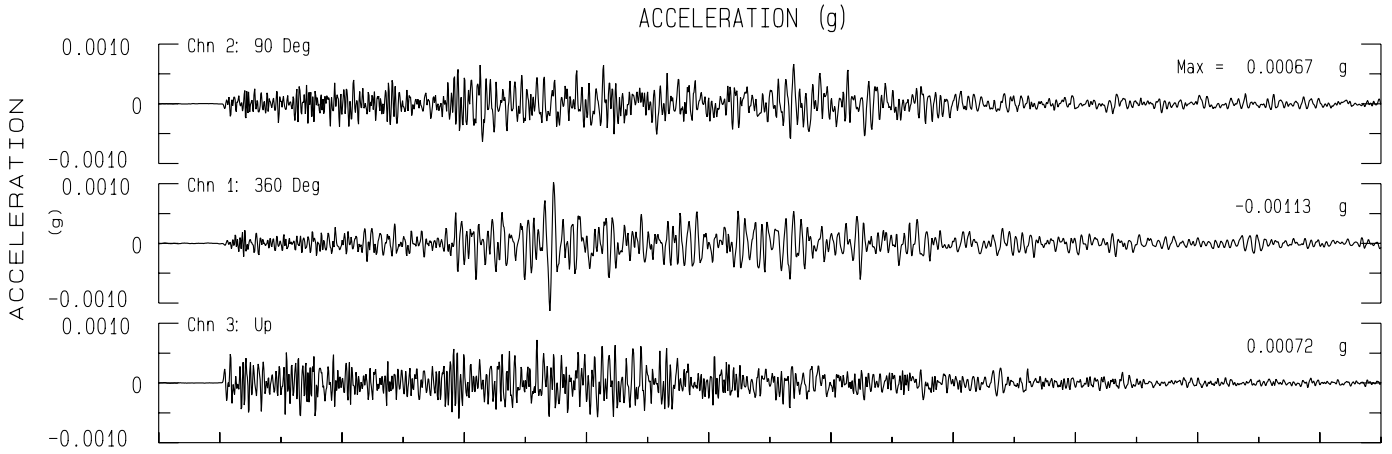

Santa Teresa Hills NCSN Sta JST
Rcrd of Tue Dec 15, 2020 06:59:15.1 PST (GPS)

Frequency Band Processed: 3.3 secs to 40.0 Hz
CISN/CSMIP Preliminary Strong Motion Processing - Subject to Revision

Santa Teresa Hills Sta NC.73
Rcrd of Tue Dec 15, 2020 06:59:15.1 PST
Frequency Band Processed: 3.3 secs to 40.0 Hz
Automated Strong Motion Processing - Preliminary and Subject to Revision

SPECTRAL ACCELERATION, Sa

VELOCITY FOURIER SPECTRUM