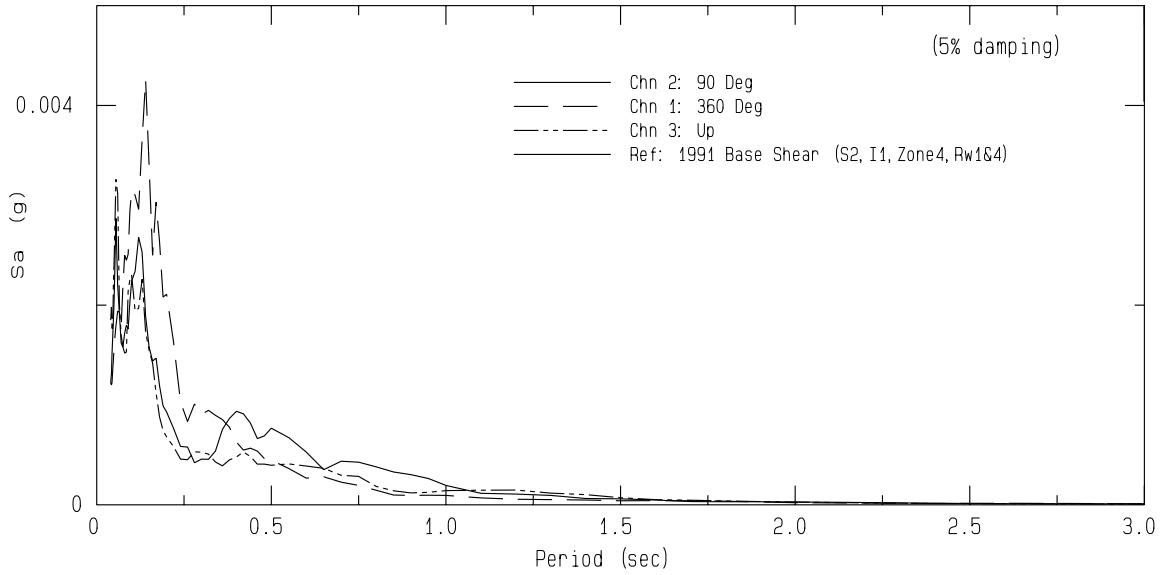

Santa Teresa Hills NCSN Sta JST
Rcrd of Tue Dec 15, 2020 06:59:15.1 PST (GPS)

Frequency Band Processed: 3.3 secs to 40.0 Hz
CISN/CSMIP Preliminary Strong Motion Processing - Subject to Revision

Santa Teresa Hills Sta NC.73
Rcrd of Tue Dec 15, 2020 06:59:15.1 PST
Frequency Band Processed: 3.3 secs to 40.0 Hz
Automated Strong Motion Processing - Preliminary and Subject to Revision

SPECTRAL ACCELERATION, Sa

VELOCITY FOURIER SPECTRUM