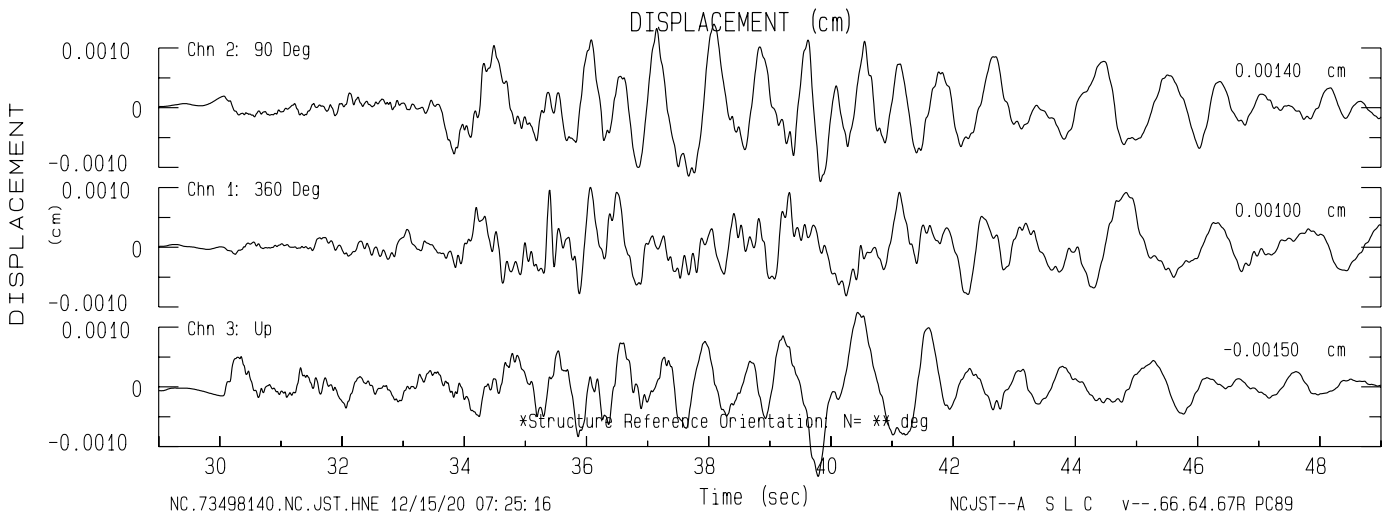

Santa Teresa Hills NCSN Sta JST
Rcrd of Tue Dec 15, 2020 06:59:15.1 PST (GPS)

Frequency Band Processed: 3.3 secs to 40.0 Hz
CISN/CSMIP Preliminary Strong Motion Processing - Subject to Revision

Santa Teresa Hills Sta NC.73
Rcrd of Tue Dec 15, 2020 06:59:15.1 PST
Frequency Band Processed: 3.3 secs to 40.0 Hz
Automated Strong Motion Processing - Preliminary and Subject to Revision

SPECTRAL ACCELERATION, Sa

VELOCITY FOURIER SPECTRUM