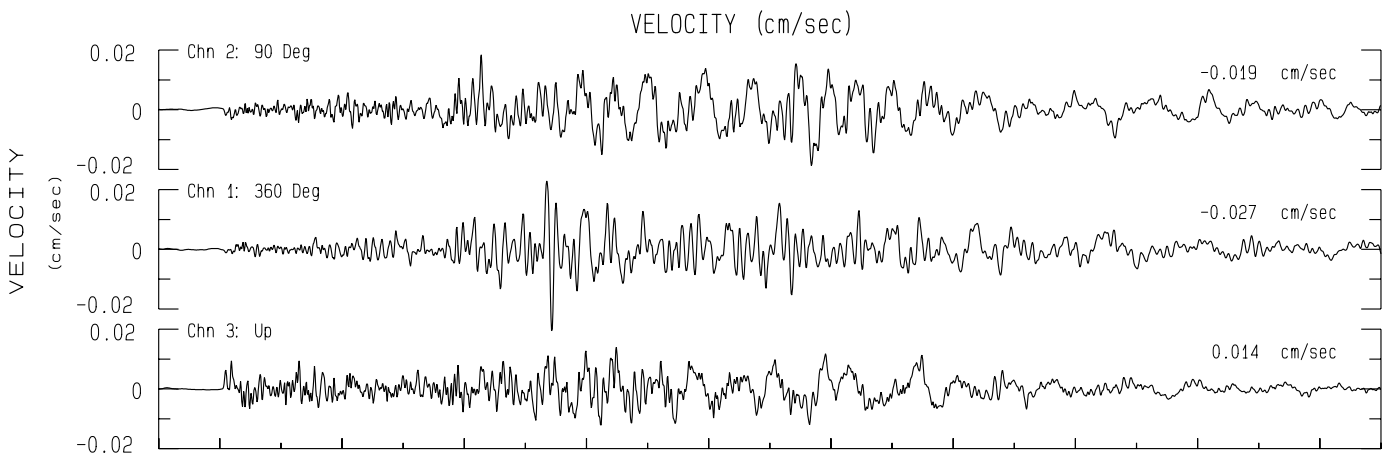

Santa Teresa Hills NCSN Sta JST
Rcrd of Tue Dec 15, 2020 06:59:15.1 PST (GPS)

Frequency Band Processed: 3.3 secs to 40.0 Hz
CISN/CSMIP Preliminary Strong Motion Processing - Subject to Revision

Santa Teresa Hills Sta NC.73
Rcrd of Tue Dec 15, 2020 06:59:15.1 PST
Frequency Band Processed: 3.3 secs to 40.0 Hz
Automated Strong Motion Processing - Preliminary and Subject to Revision

SPECTRAL ACCELERATION, Sa

VELOCITY FOURIER SPECTRUM