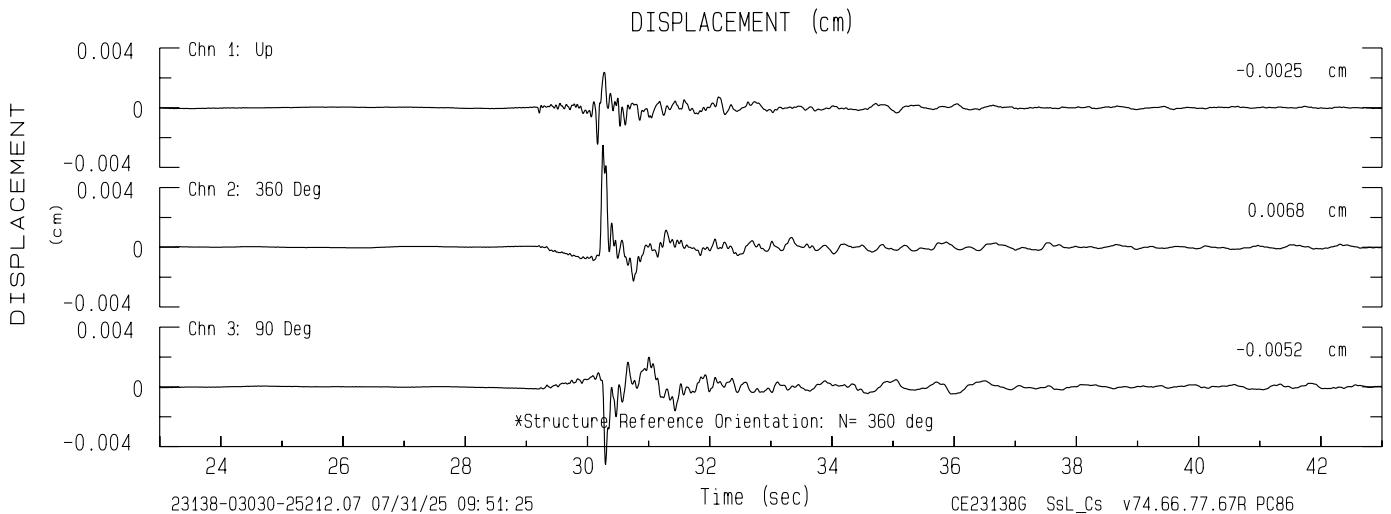

Fontana - Citrus & Baseline CGS Sta 23138

Rcrd of Thu Jul 31, 2025 09:36:23.0 PDT (GPS)

Frequency Band Processed: 3.3 secs to 40.0 Hz

CISN/CSMIP Preliminary Strong Motion Processing - Subject to Revision

Fontana - Citrus & Baseline CGS Sta 23138  
Rcrd of Thu Jul 31, 2025 09:36:23.0 PDT  
Frequency Band Processed: 3.3 secs to 40.0 Hz  
Automated Strong Motion Processing - Preliminary and Subject to Revision

### VELOCITY FOURIER SPECTRUM