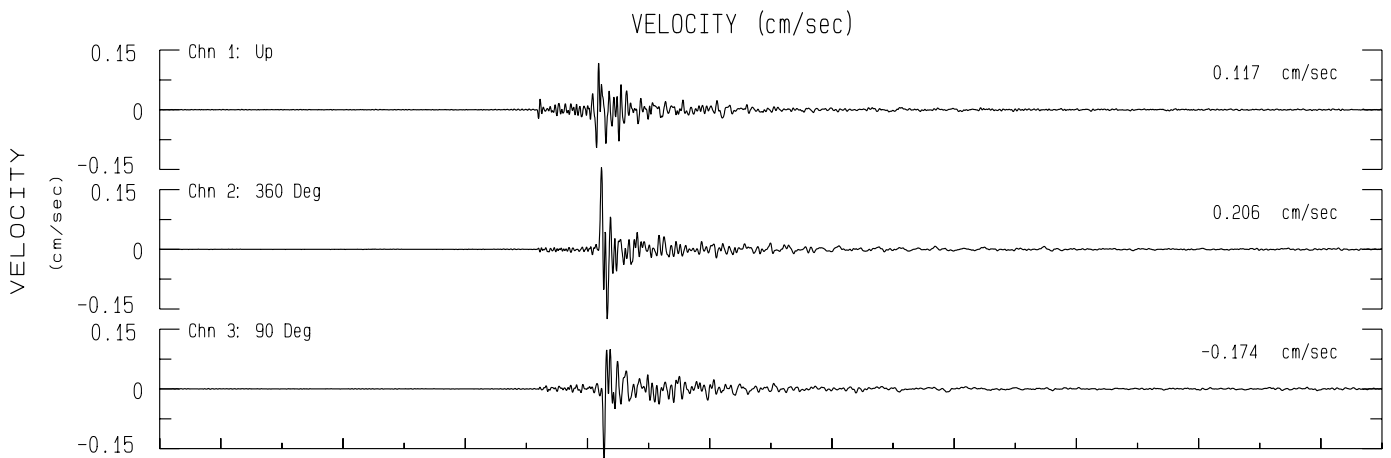

Fontana - Citrus & Baseline CGS Sta 23138

Rcrd of Thu Jul 31, 2025 09:36:23.0 PDT (GPS)

Frequency Band Processed: 3.3 secs to 40.0 Hz

CISN/CSMIP Preliminary Strong Motion Processing - Subject to Revision

Fontana - Citrus & Baseline CGS Sta 23138  
Rcrd of Thu Jul 31, 2025 09:36:23.0 PDT  
Frequency Band Processed: 3.3 secs to 40.0 Hz  
Automated Strong Motion Processing - Preliminary and Subject to Revision

### VELOCITY FOURIER SPECTRUM