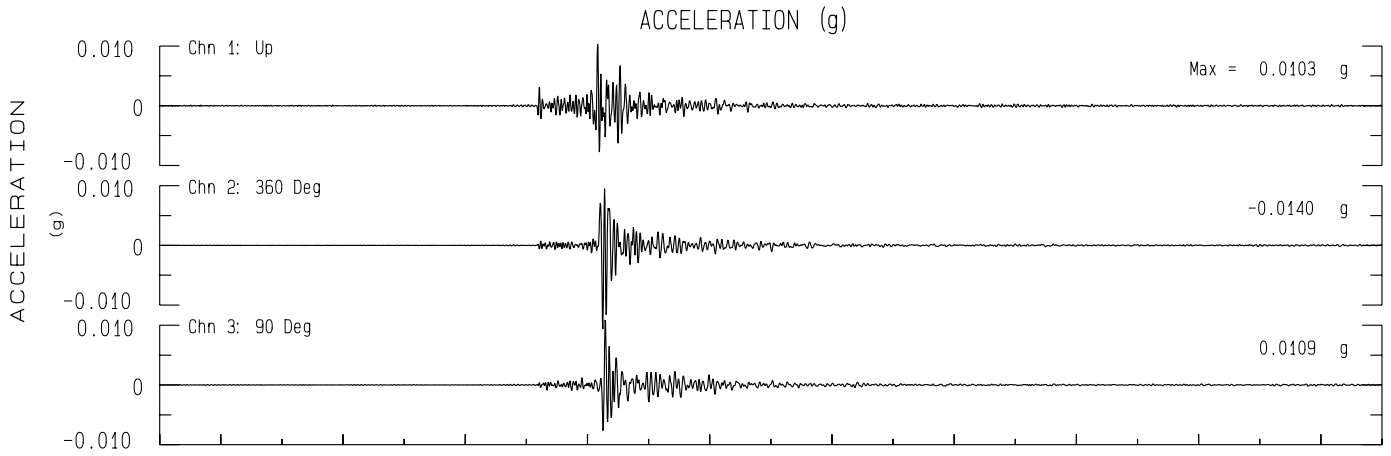

Fontana - Citrus & Baseline CGS Sta 23138

Rcrd of Thu Jul 31, 2025 09:36:23.0 PDT (GPS)

Frequency Band Processed: 3.3 secs to 40.0 Hz

CISN/CSMIP Preliminary Strong Motion Processing - Subject to Revision

Fontana - Citrus & Baseline CGS Sta 23138  
Rcrd of Thu Jul 31, 2025 09:36:23.0 PDT  
Frequency Band Processed: 3.3 secs to 40.0 Hz  
Automated Strong Motion Processing - Preliminary and Subject to Revision

### VELOCITY FOURIER SPECTRUM