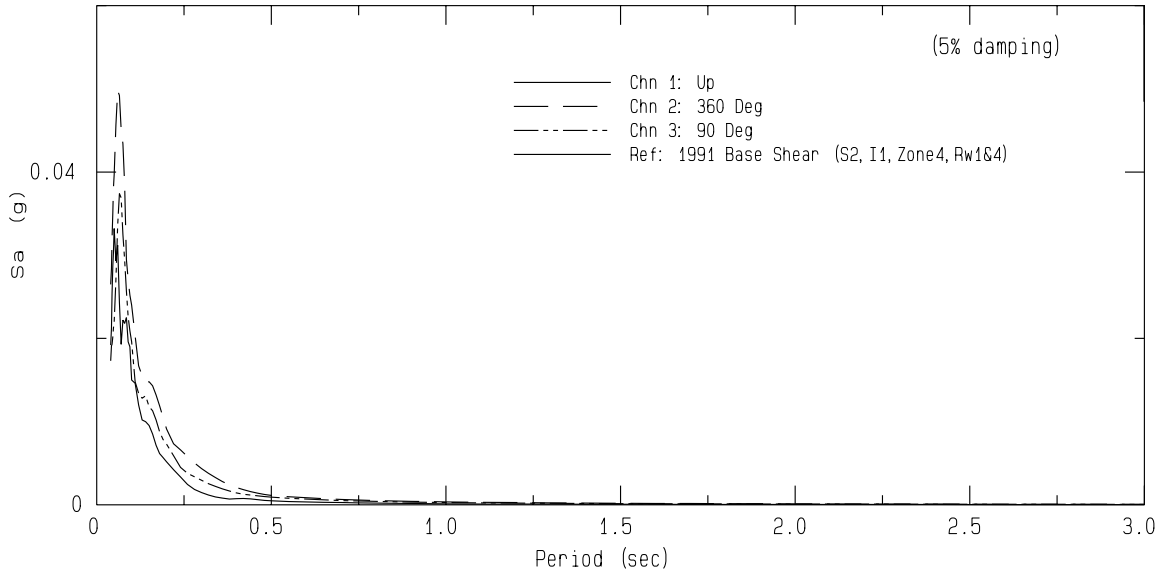

Fontana - Citrus & Baseline CGS Sta 23138
Rcrd of Thu Jul 31, 2025 09:36:23.0 PDT
Frequency Band Processed: 3.3 secs to 40.0 Hz
Automated Strong Motion Processing - Preliminary and Subject to Revision

SPECTRAL ACCELERATION, Sa