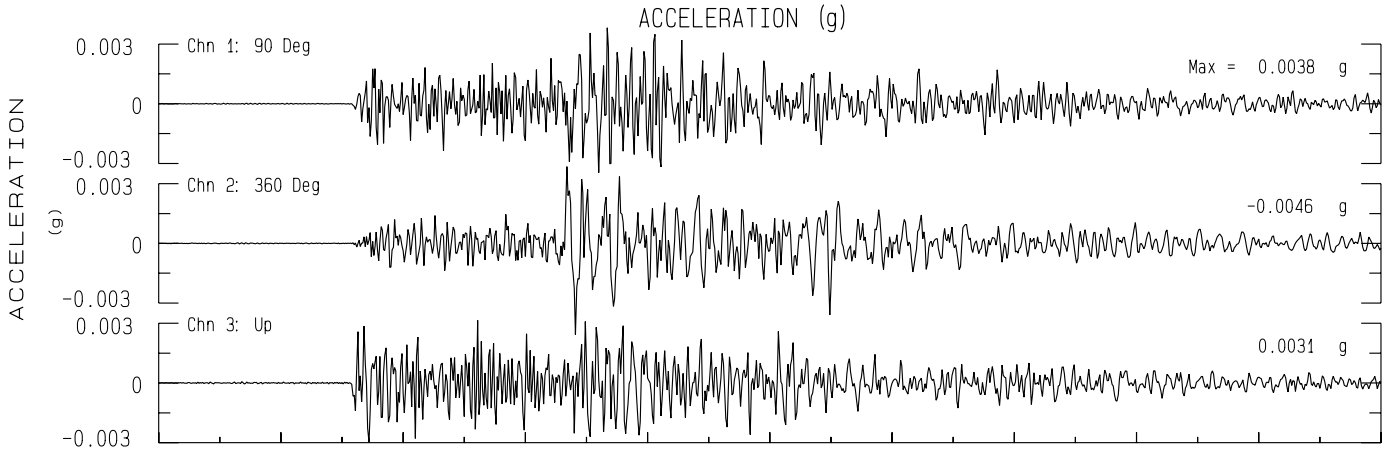

Hidden Hills, Valley Circle Blvd. SCSN Sta WSS
Rcrd of Fri Nov 22, 2024 14:15:35.0 PST (GPS)
Frequency Band Processed: 3.3 secs to 23.0 Hz
CISN/CSMIP Preliminary Strong Motion Processing - Subject to Revision

Hidden Hills, Valley Circle Blvd. SCSN Sta WSS
Rcrd of Fri Nov 22, 2024 14:15:35.0 PST
Frequency Band Processed: 3.3 secs to 23.0 Hz
Automated Strong Motion Processing - Preliminary and Subject to Revision

SPECTRAL ACCELERATION, Sa

VELOCITY FOURIER SPECTRUM