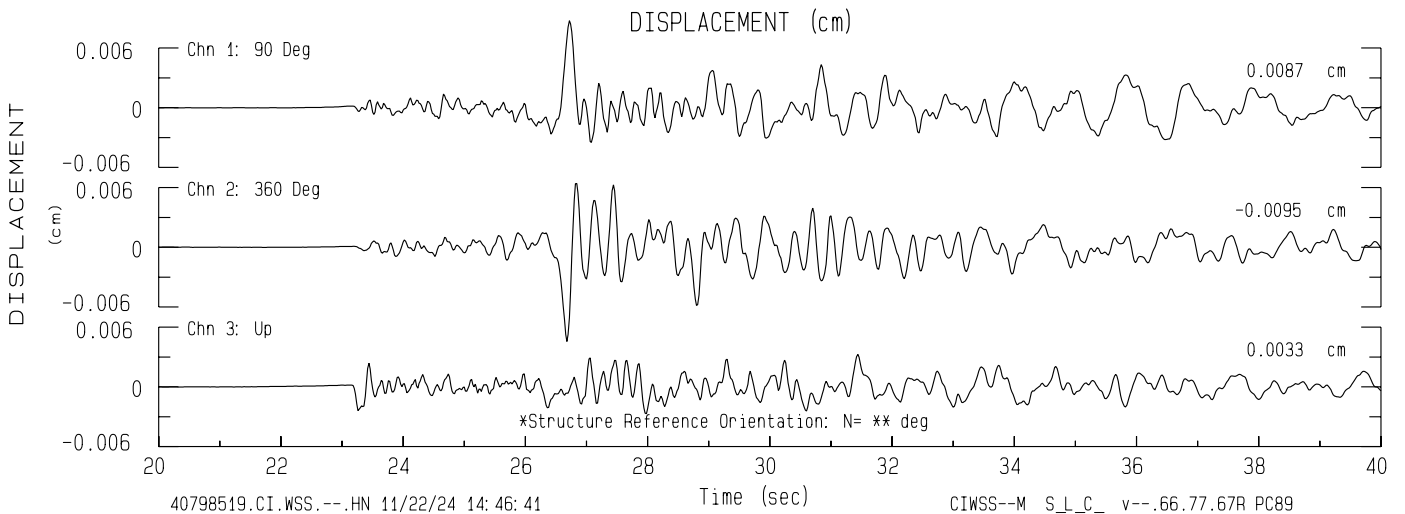

Hidden Hills, Valley Circle Blvd. SCSN Sta WSS
Rcrd of Fri Nov 22, 2024 14:15:35.0 PST (GPS)
Frequency Band Processed: 3.3 secs to 23.0 Hz
CISN/CSMIP Preliminary Strong Motion Processing - Subject to Revision

Hidden Hills, Valley Circle Blvd. SCSN Sta WSS
Rcrd of Fri Nov 22, 2024 14:15:35.0 PST
Frequency Band Processed: 3.3 secs to 23.0 Hz
Automated Strong Motion Processing - Preliminary and Subject to Revision

SPECTRAL ACCELERATION, Sa

VELOCITY FOURIER SPECTRUM