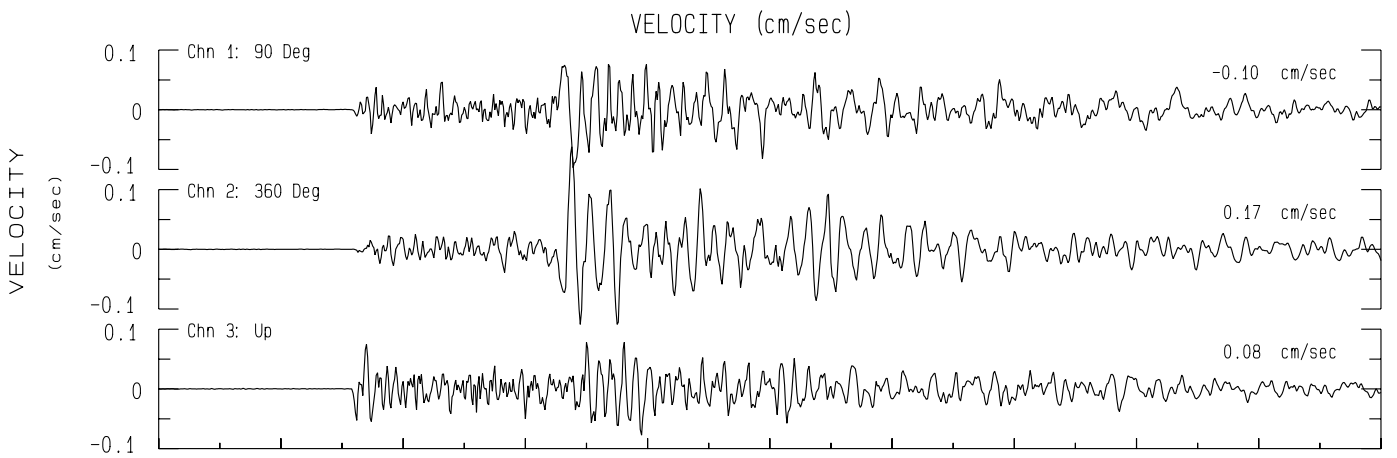

Hidden Hills, Valley Circle Blvd. SCSN Sta WSS
Rcrd of Fri Nov 22, 2024 14:15:35.0 PST (GPS)
Frequency Band Processed: 3.3 secs to 23.0 Hz
CISN/CSMIP Preliminary Strong Motion Processing - Subject to Revision

Hidden Hills, Valley Circle Blvd. SCSN Sta WSS
Rcrd of Fri Nov 22, 2024 14:15:35.0 PST
Frequency Band Processed: 3.3 secs to 23.0 Hz
Automated Strong Motion Processing - Preliminary and Subject to Revision

SPECTRAL ACCELERATION, Sa

VELOCITY FOURIER SPECTRUM