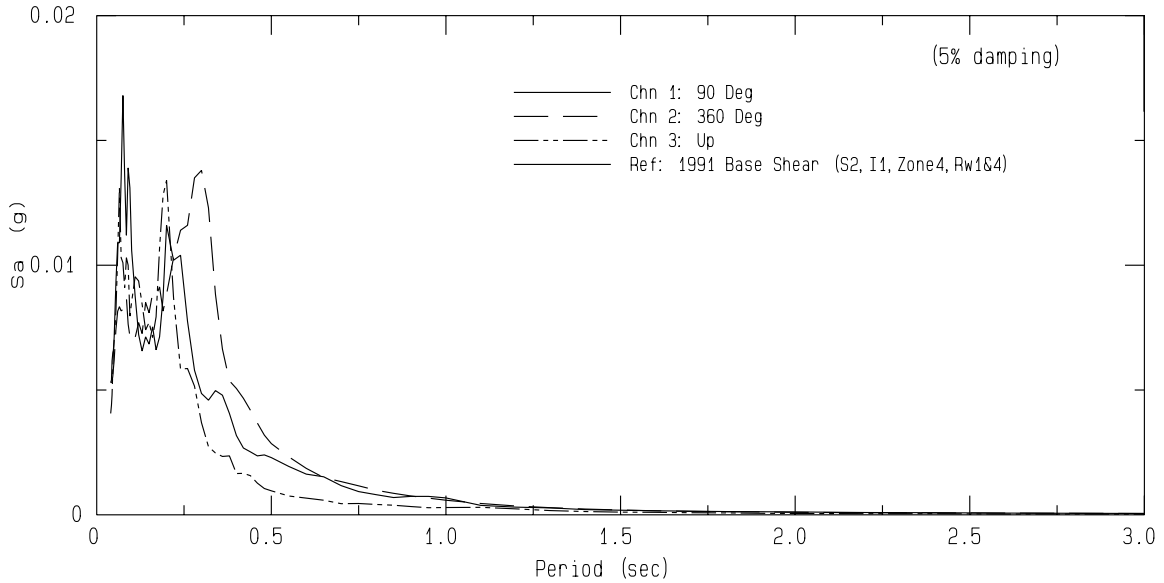

Hidden Hills, Valley Circle Blvd. SCSN Sta WSS
Rcrd of Fri Nov 22, 2024 14:15:35.0 PST
Frequency Band Processed: 3.3 secs to 23.0 Hz
Automated Strong Motion Processing - Preliminary and Subject to Revision

SPECTRAL ACCELERATION, Sa