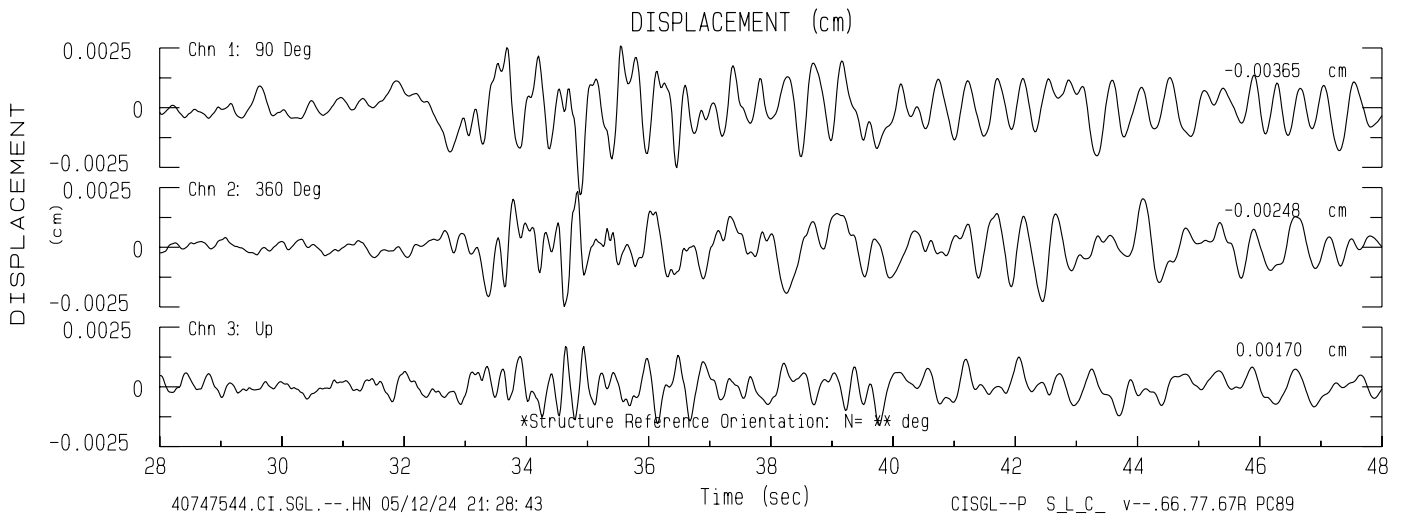

Signal Mtn SCSN Sta SGL  
Rcrd of Sun May 12, 2024 21:02:02.0 PDT (GPS)  
Frequency Band Processed: 3.3 secs to 23.0 Hz  
CISN/CSMIP Preliminary Strong Motion Processing - Subject to Revision

Signal Mtn SCSN Sta SGL  
Rcrd of Sun May 12, 2024 21:02:02.0 PDT  
Frequency Band Processed: 3.3 secs to 23.0 Hz  
Automated Strong Motion Processing - Preliminary and Subject to Revision