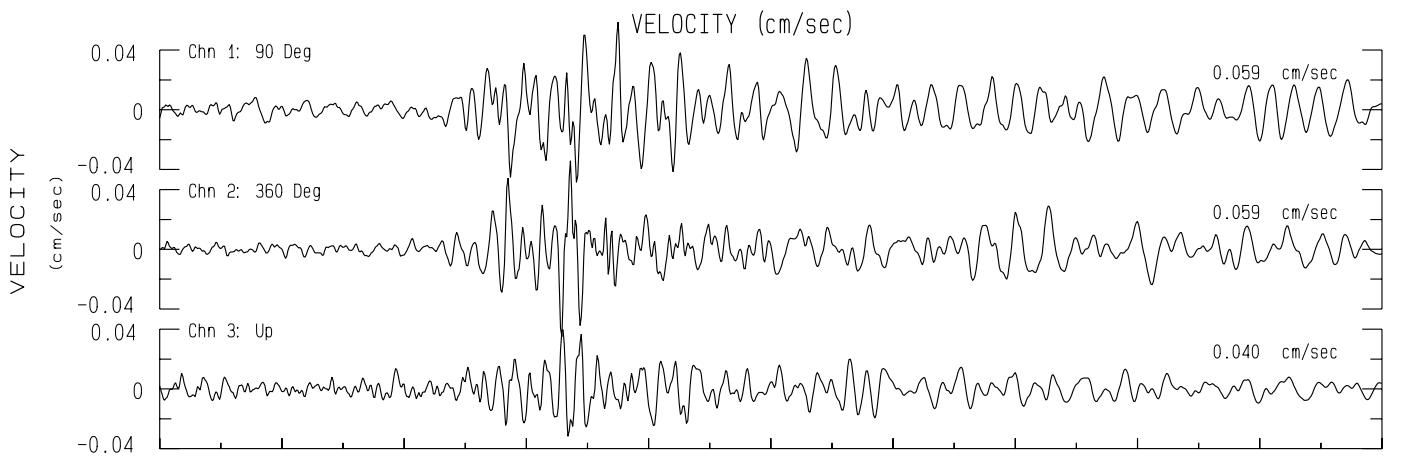

Signal Mtn SCSN Sta SGL  
Rcrd of Sun May 12, 2024 21:02:02.0 PDT (GPS)  
Frequency Band Processed: 3.3 secs to 23.0 Hz  
CISN/CSMIP Preliminary Strong Motion Processing - Subject to Revision

Signal Mtn SCSN Sta SGL  
Rcrd of Sun May 12, 2024 21:02:02.0 PDT  
Frequency Band Processed: 3.3 secs to 23.0 Hz  
Automated Strong Motion Processing - Preliminary and Subject to Revision