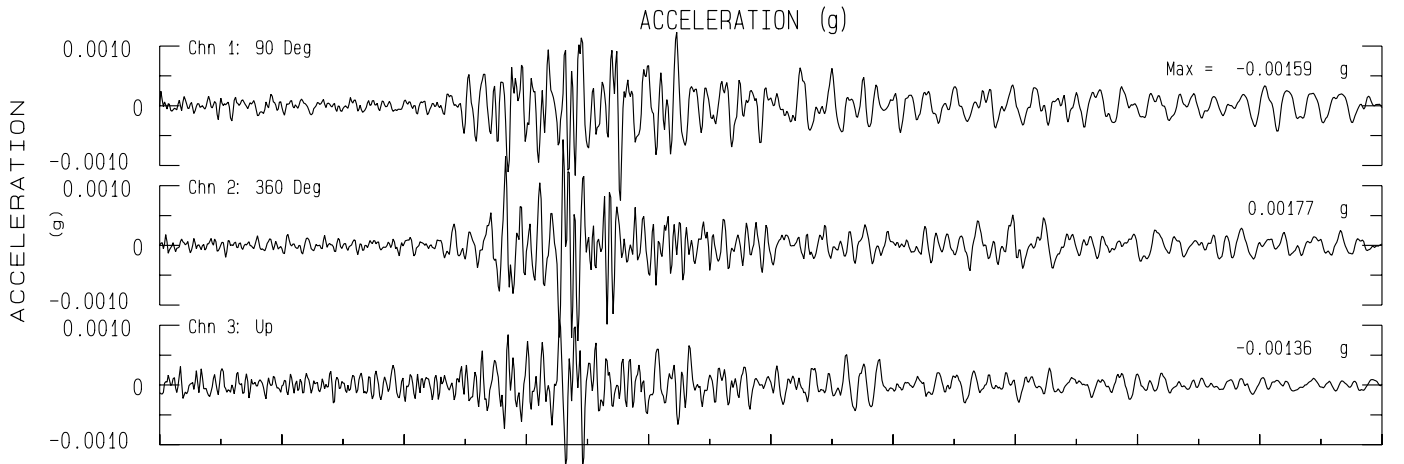

Signal Mtn SCSN Sta SGL  
Rcrd of Sun May 12, 2024 21:02:02.0 PDT (GPS)  
Frequency Band Processed: 3.3 secs to 23.0 Hz  
CISN/CSMIP Preliminary Strong Motion Processing - Subject to Revision

Signal Mtn SCSN Sta SGL  
Rcrd of Sun May 12, 2024 21:02:02.0 PDT  
Frequency Band Processed: 3.3 secs to 23.0 Hz  
Automated Strong Motion Processing - Preliminary and Subject to Revision