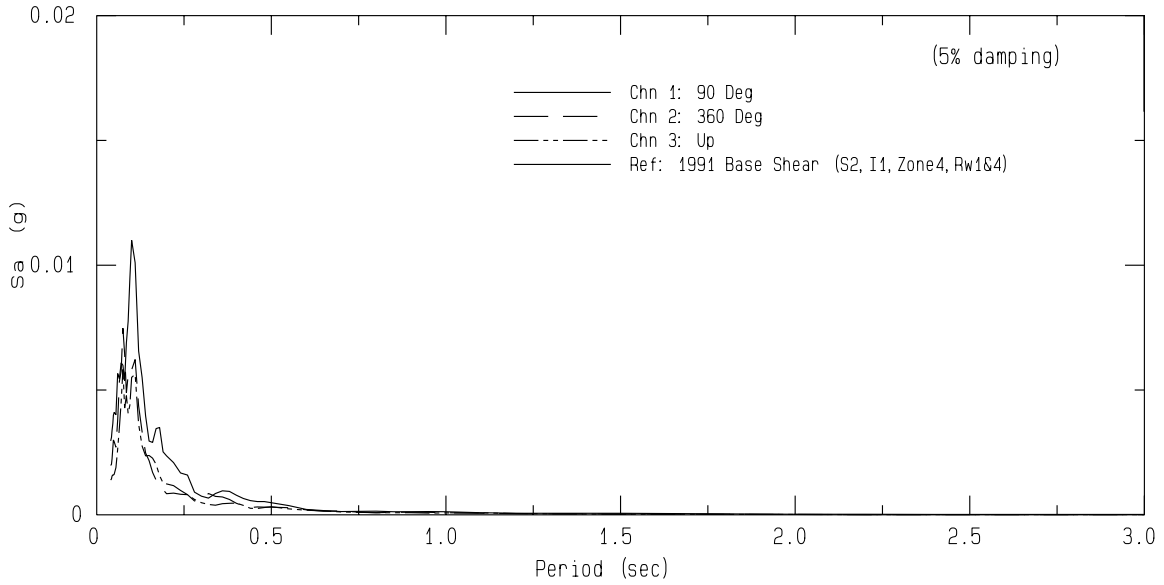

Rawhide Ranch SCSN Sta RHR  
Rcrd of Sat Sep 7, 2024 10:34:14.0 PDT (GPS)  
Frequency Band Processed: 3.3 secs to 23.0 Hz  
CISN/CSMIP Preliminary Strong Motion Processing - Subject to Revision

Rawhide Ranch SCSN Sta RHR  
Rcrd of Sat Sep 7, 2024 10:34:14.0 PDT  
Frequency Band Processed: 3.3 secs to 23.0 Hz  
Automated Strong Motion Processing - Preliminary and Subject to Revision

SPECTRAL ACCELERATION, Sa

VELOCITY FOURIER SPECTRUM