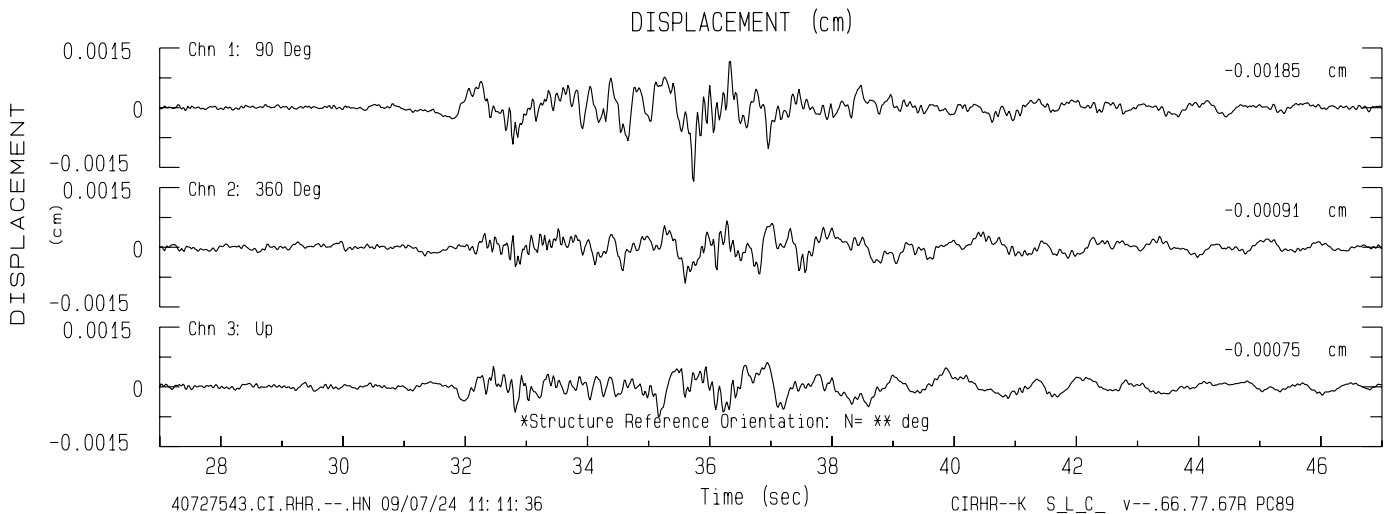

Rawhide Ranch SCSN Sta RHR  
Rcrd of Sat Sep 7, 2024 10:34:14.0 PDT (GPS)  
Frequency Band Processed: 3.3 secs to 23.0 Hz  
CISN/CSMIP Preliminary Strong Motion Processing - Subject to Revision

Rawhide Ranch SCSN Sta RHR  
Rcrd of Sat Sep 7, 2024 10:34:14.0 PDT  
Frequency Band Processed: 3.3 secs to 23.0 Hz  
Automated Strong Motion Processing - Preliminary and Subject to Revision

SPECTRAL ACCELERATION, Sa

VELOCITY FOURIER SPECTRUM