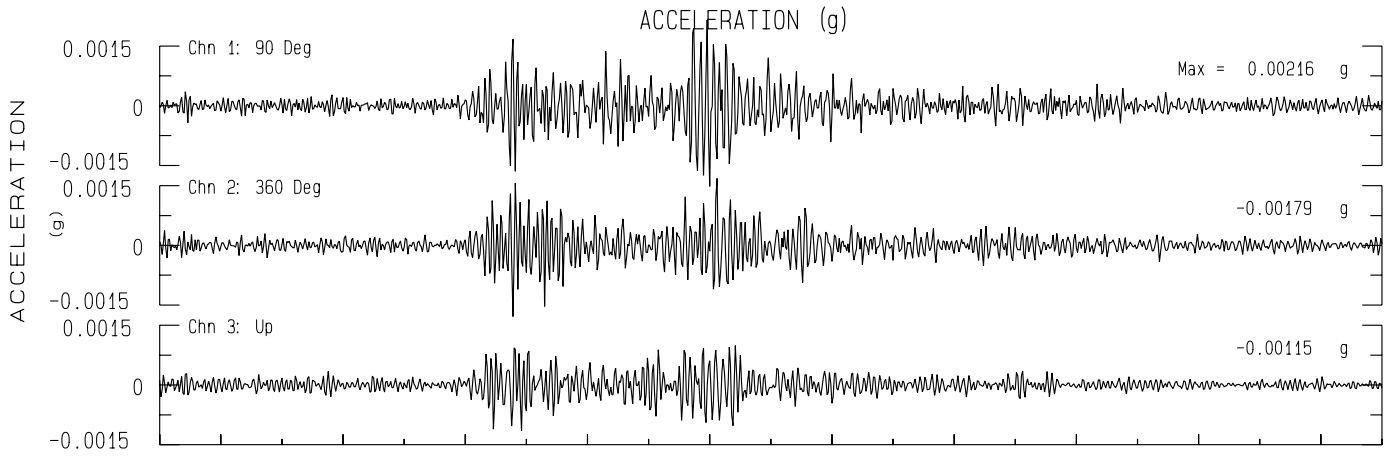

Rawhide Ranch SCSN Sta RHR  
Rcrd of Sat Sep 7, 2024 10:34:14.0 PDT (GPS)  
Frequency Band Processed: 3.3 secs to 23.0 Hz  
CISN/CSMIP Preliminary Strong Motion Processing - Subject to Revision

Rawhide Ranch SCSN Sta RHR  
Rcrd of Sat Sep 7, 2024 10:34:14.0 PDT  
Frequency Band Processed: 3.3 secs to 23.0 Hz  
Automated Strong Motion Processing - Preliminary and Subject to Revision

SPECTRAL ACCELERATION, Sa

VELOCITY FOURIER SPECTRUM