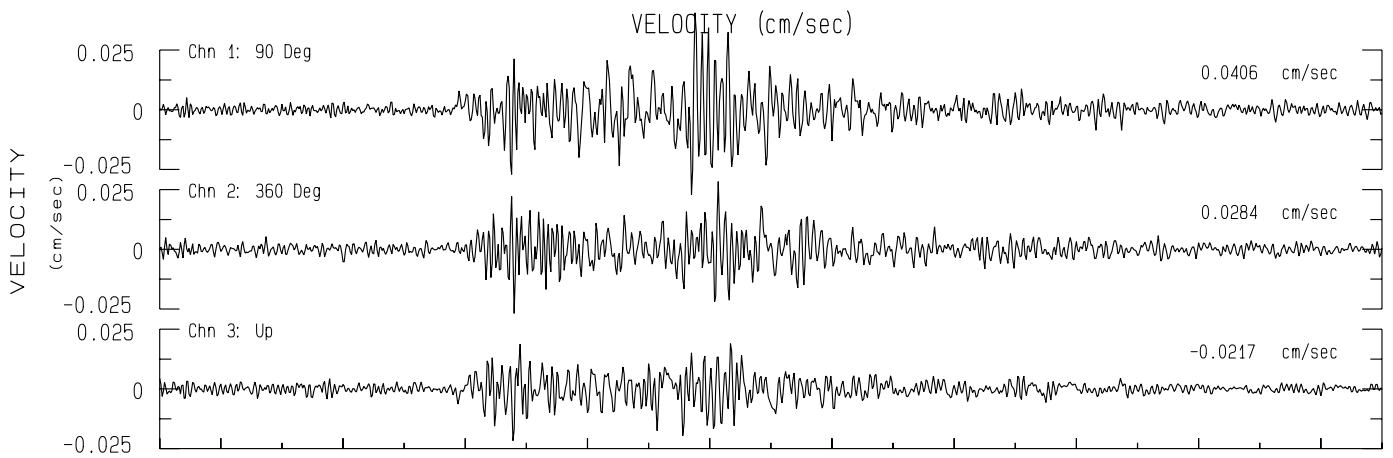

Rawhide Ranch SCSN Sta RHR  
Rcrd of Sat Sep 7, 2024 10:34:14.0 PDT (GPS)  
Frequency Band Processed: 3.3 secs to 23.0 Hz  
CISN/CSMIP Preliminary Strong Motion Processing - Subject to Revision

Rawhide Ranch SCSN Sta RHR  
Rcrd of Sat Sep 7, 2024 10:34:14.0 PDT  
Frequency Band Processed: 3.3 secs to 23.0 Hz  
Automated Strong Motion Processing - Preliminary and Subject to Revision

SPECTRAL ACCELERATION, Sa

VELOCITY FOURIER SPECTRUM