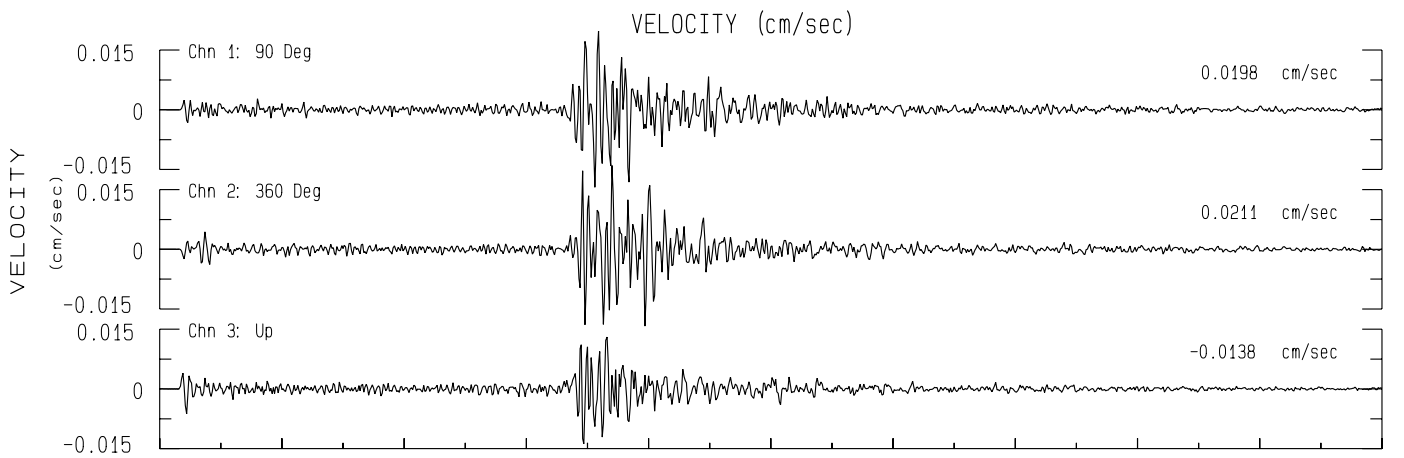

Borrego Springs, Anza Borrego State Pk. SCSN Sta BOR  
Rcrd of Wed Aug 28, 2024 05:42:44.0 PDT (GPS)  
Frequency Band Processed: 3.3 secs to 23.0 Hz  
CISN/CSMIP Preliminary Strong Motion Processing - Subject to Revision

### VELOCITY FOURIER SPECTRUM