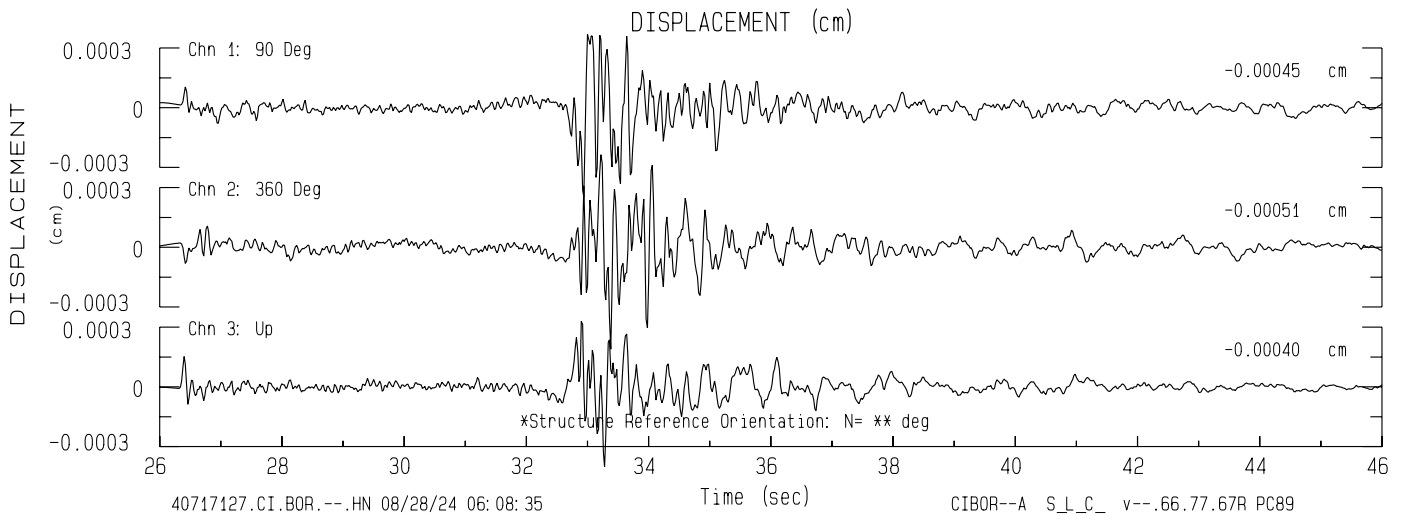

Borrego Springs, Anza Borrego State Pk. SCSN Sta BOR  
Rcrd of Wed Aug 28, 2024 05:42:44.0 PDT (GPS)  
Frequency Band Processed: 3.3 secs to 23.0 Hz  
CISN/CSMIP Preliminary Strong Motion Processing - Subject to Revision

Borrego Springs, Anza Borrego State Pk. SCSN Sta BOR

Rcprd of Wed Aug 28, 2024 05:42:44.0 PDT

Frequency Band Processed: 3.3 secs to 23.0 Hz

Automated Strong Motion Processing - Preliminary and Subject to Revision

### VELOCITY FOURIER SPECTRUM