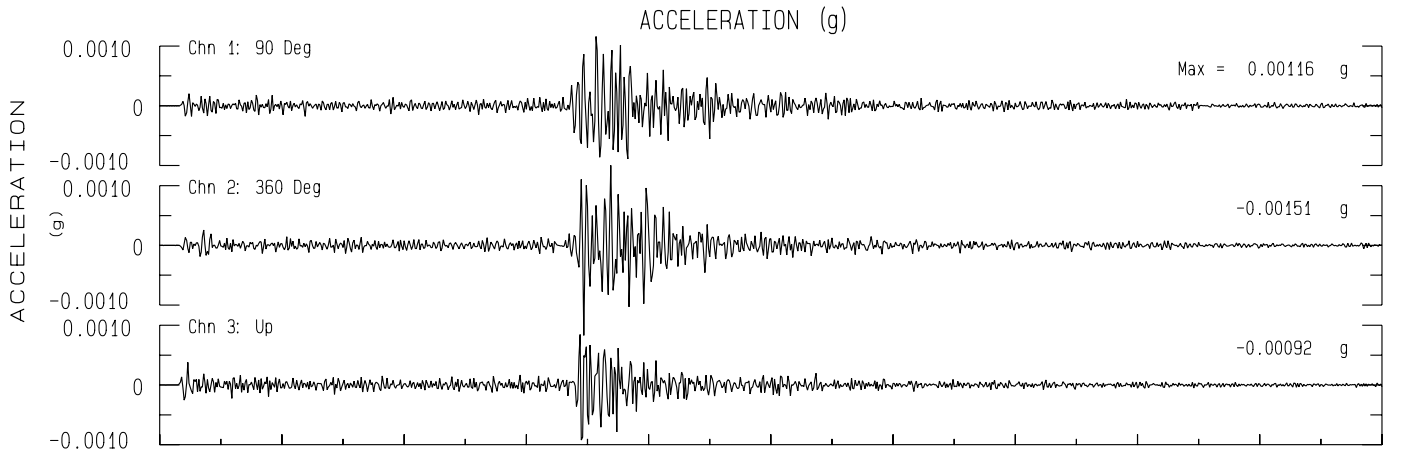

Borrego Springs, Anza Borrego State Pk. SCSN Sta BOR  
Rcrd of Wed Aug 28, 2024 05:42:44.0 PDT (GPS)  
Frequency Band Processed: 3.3 secs to 23.0 Hz  
CISN/CSMIP Preliminary Strong Motion Processing - Subject to Revision

Borrego Springs, Anza Borrego State Pk. SCSN Sta BOR

Rcprd of Wed Aug 28, 2024 05:42:44.0 PDT

Frequency Band Processed: 3.3 secs to 23.0 Hz

Automated Strong Motion Processing - Preliminary and Subject to Revision

### VELOCITY FOURIER SPECTRUM