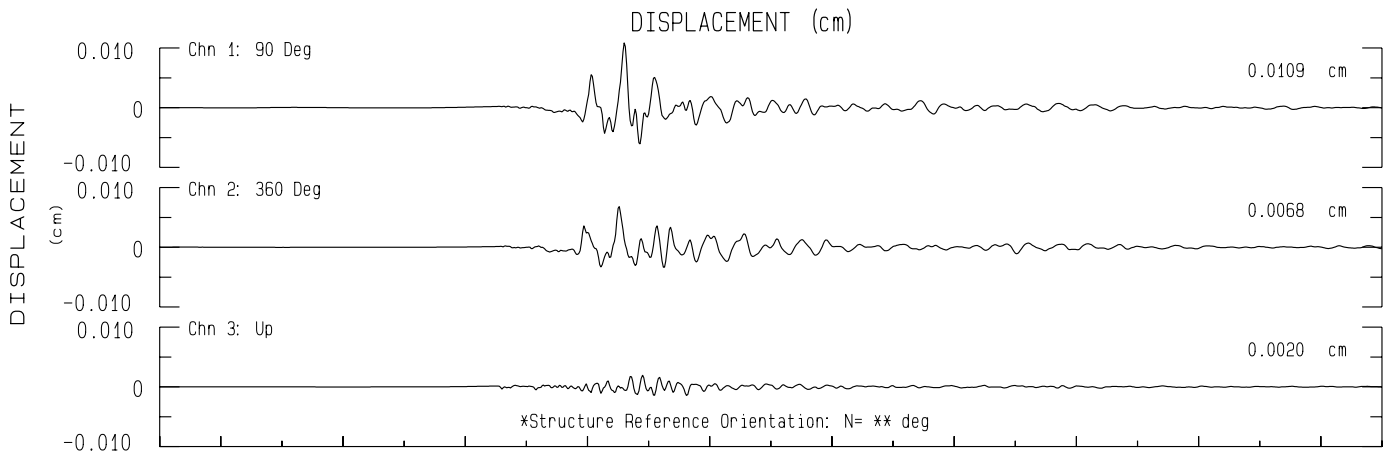

Mccloud Flat SCSN Sta WMF  
Rcrd of Tue Apr 16, 2024 08:25:15.0 PDT (GPS)  
Frequency Band Processed: 3.3 secs to 23.0 Hz  
CISN/CSMIP Preliminary Strong Motion Processing - Subject to Revision

\*Structure Reference Orientation: N= \*\* deg

Mccloud Flat SCSN Sta WMF  
Rcrd of Tue Apr 16, 2024 08:25:15.0 PDT  
Frequency Band Processed: 3.3 secs to 23.0 Hz  
Automated Strong Motion Processing - Preliminary and Subject to Revision

SPECTRAL ACCELERATION, Sa

VELOCITY FOURIER SPECTRUM