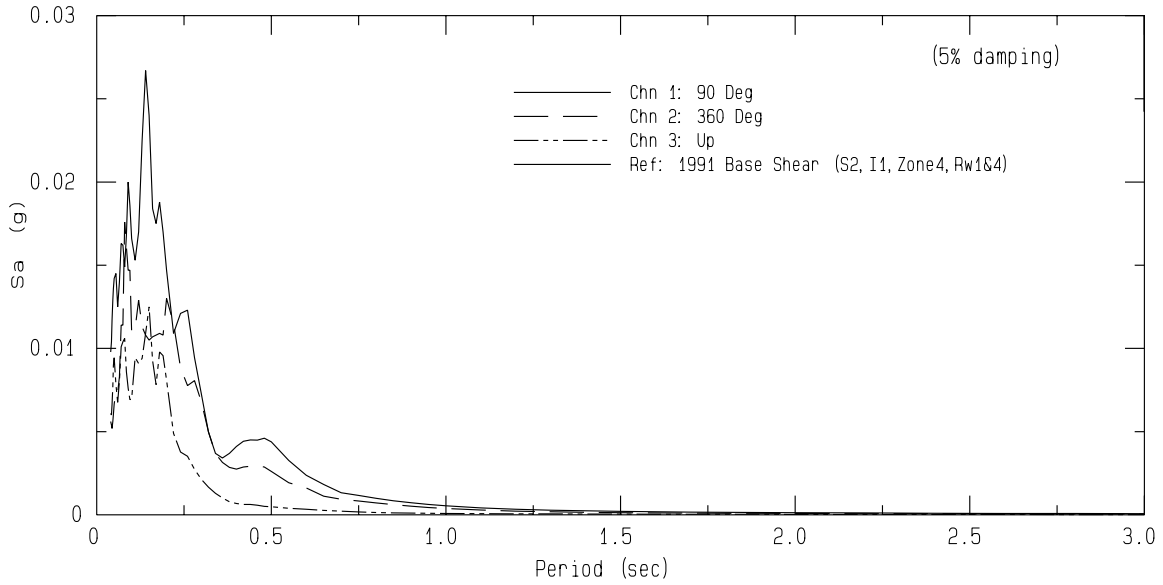

Mccloud Flat SCSN Sta WMF  
Rcrd of Tue Apr 16, 2024 08:25:15.0 PDT (GPS)  
Frequency Band Processed: 3.3 secs to 23.0 Hz  
CISN/CSMIP Preliminary Strong Motion Processing - Subject to Revision

\*Structure Reference Orientation: N= \*\* deg

Mccloud Flat SCSN Sta WMF  
Rcrd of Tue Apr 16, 2024 08:25:15.0 PDT  
Frequency Band Processed: 3.3 secs to 23.0 Hz  
Automated Strong Motion Processing - Preliminary and Subject to Revision

SPECTRAL ACCELERATION, Sa

VELOCITY FOURIER SPECTRUM