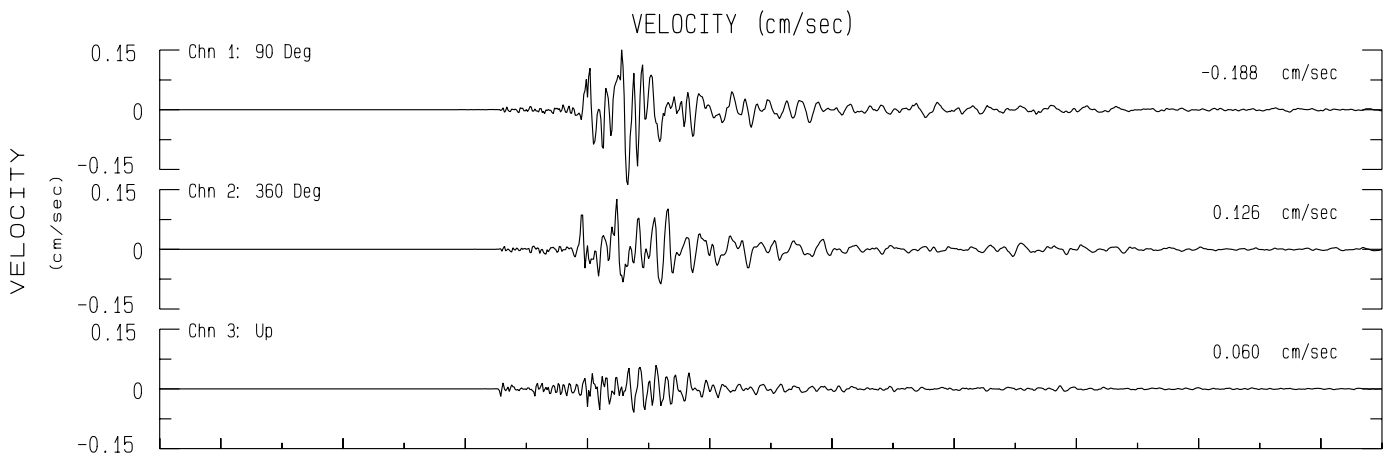

Mccloud Flat SCSN Sta WMF  
Rcrd of Tue Apr 16, 2024 08:25:15.0 PDT (GPS)  
Frequency Band Processed: 3.3 secs to 23.0 Hz  
CISN/CSMIP Preliminary Strong Motion Processing - Subject to Revision

\*Structure Reference Orientation: N= \*\* deg

Mccloud Flat SCSN Sta WMF  
Rcrd of Tue Apr 16, 2024 08:25:15.0 PDT  
Frequency Band Processed: 3.3 secs to 23.0 Hz  
Automated Strong Motion Processing - Preliminary and Subject to Revision

SPECTRAL ACCELERATION, Sa

VELOCITY FOURIER SPECTRUM