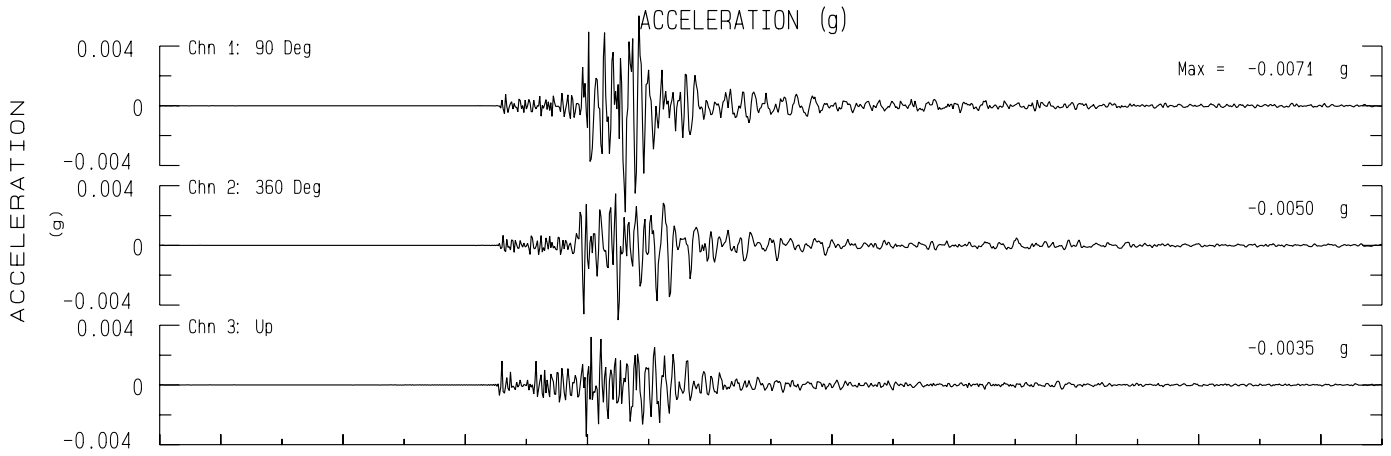

Mccloud Flat SCSN Sta WMF  
Rcrd of Tue Apr 16, 2024 08:25:15.0 PDT (GPS)  
Frequency Band Processed: 3.3 secs to 23.0 Hz  
CISN/CSMIP Preliminary Strong Motion Processing - Subject to Revision

\*Structure Reference Orientation: N= \*\* deg

Mccloud Flat SCSN Sta WMF  
Rcrd of Tue Apr 16, 2024 08:25:15.0 PDT  
Frequency Band Processed: 3.3 secs to 23.0 Hz  
Automated Strong Motion Processing - Preliminary and Subject to Revision

SPECTRAL ACCELERATION, Sa

VELOCITY FOURIER SPECTRUM