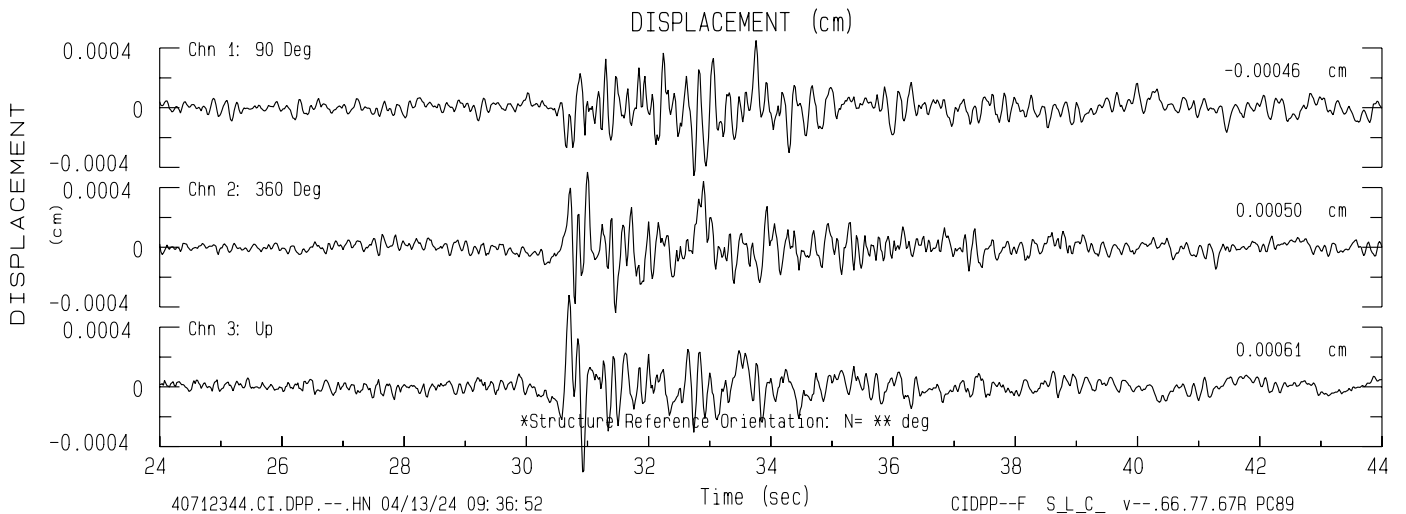

Rosemont, Dos Picos County Park SCSN Sta DPP
Rcrd of Sat Apr 13, 2024 09:08:28.0 PDT (GPS)
Frequency Band Processed: 3.3 secs to 23.0 Hz
CISN/CSMIP Preliminary Strong Motion Processing - Subject to Revision

Rosemont, Dos Picos County Park SCSN Sta DPP
Rcrd of Sat Apr 13, 2024 09:08:28.0 PDT
Frequency Band Processed: 3.3 secs to 23.0 Hz
Automated Strong Motion Processing - Preliminary and Subject to Revision

SPECTRAL ACCELERATION, Sa

VELOCITY FOURIER SPECTRUM