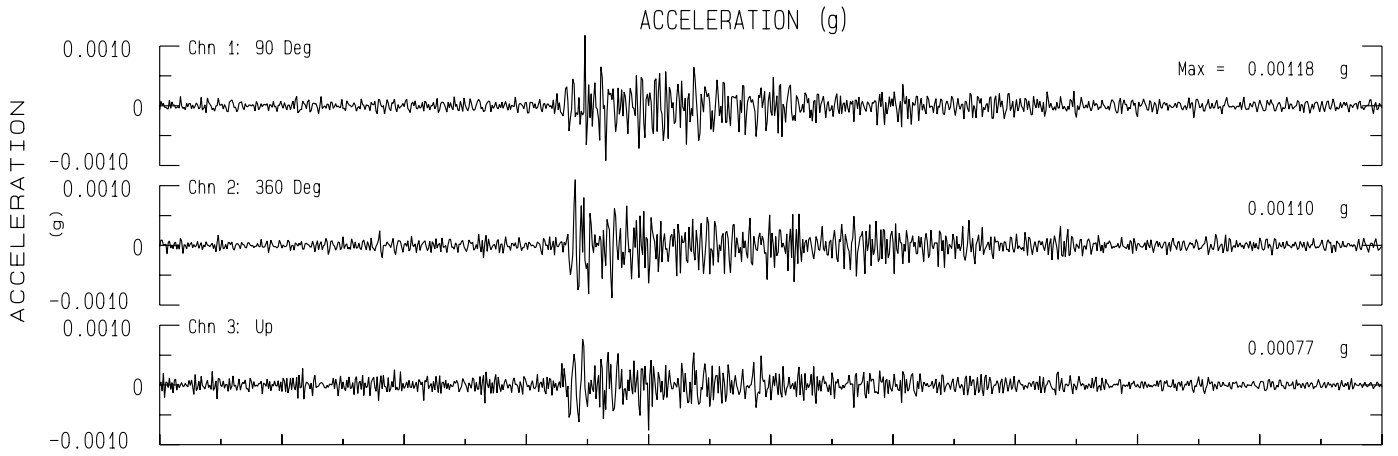

Rosemont, Dos Picos County Park SCSN Sta DPP
Rcrd of Sat Apr 13, 2024 09:08:28.0 PDT (GPS)
Frequency Band Processed: 3.3 secs to 23.0 Hz
CISN/CSMIP Preliminary Strong Motion Processing - Subject to Revision

Rosemont, Dos Picos County Park SCSN Sta DPP
Rcrd of Sat Apr 13, 2024 09:08:28.0 PDT
Frequency Band Processed: 3.3 secs to 23.0 Hz
Automated Strong Motion Processing - Preliminary and Subject to Revision

SPECTRAL ACCELERATION, Sa

VELOCITY FOURIER SPECTRUM