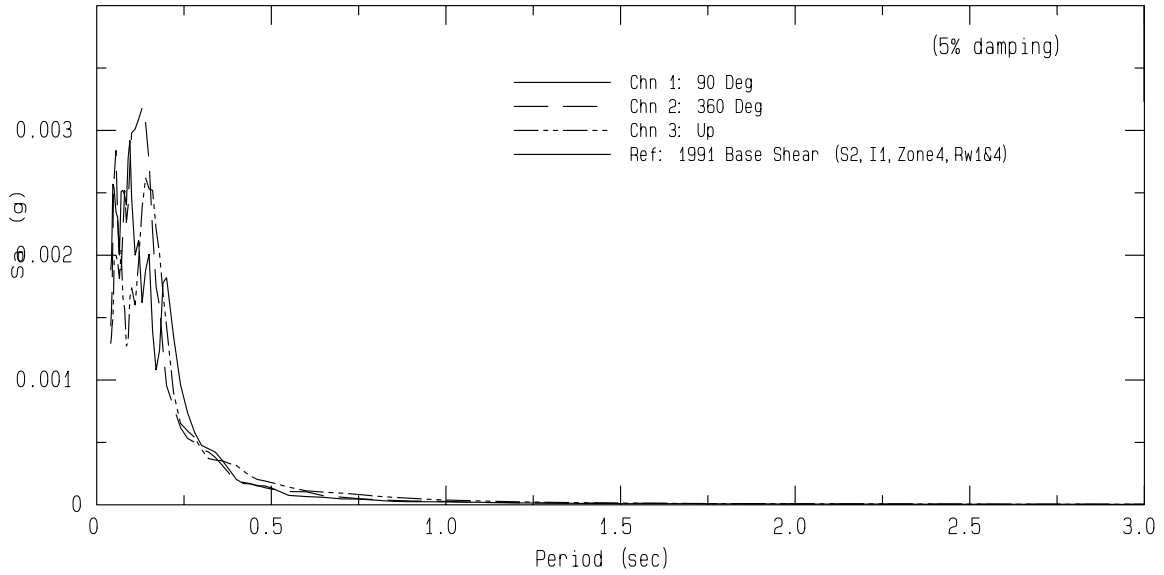

Rosemont, Dos Picos County Park SCSN Sta DPP
Rcrd of Sat Apr 13, 2024 09:08:28.0 PDT
Frequency Band Processed: 3.3 secs to 23.0 Hz
Automated Strong Motion Processing - Preliminary and Subject to Revision

SPECTRAL ACCELERATION, Sa