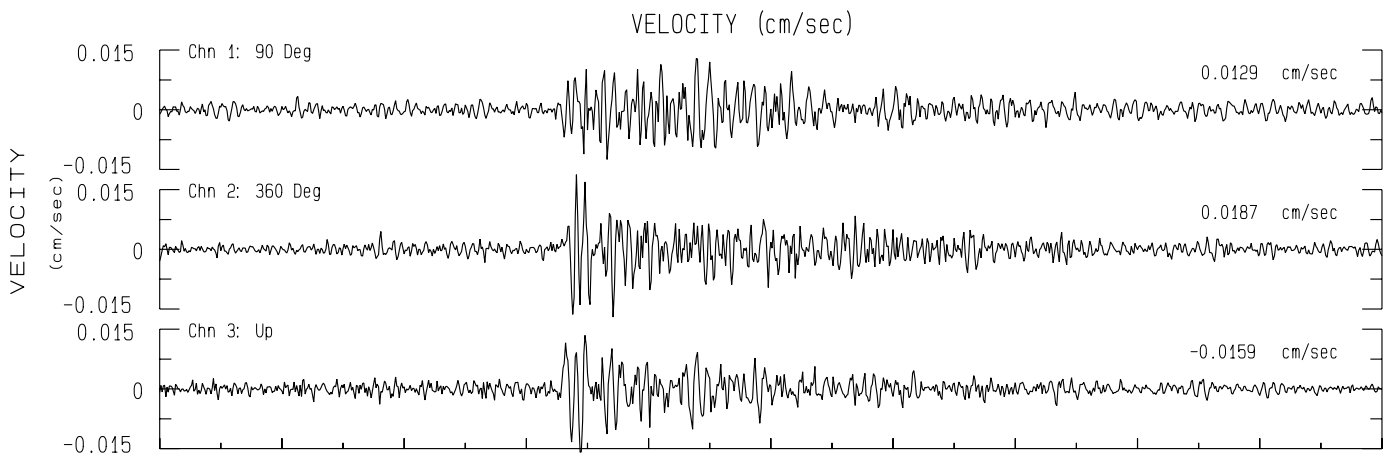

Rosemont, Dos Picos County Park SCSN Sta DPP
Rcrd of Sat Apr 13, 2024 09:08:28.0 PDT (GPS)
Frequency Band Processed: 3.3 secs to 23.0 Hz
CISN/CSMIP Preliminary Strong Motion Processing - Subject to Revision

Rosemont, Dos Picos County Park SCSN Sta DPP
Rcrd of Sat Apr 13, 2024 09:08:28.0 PDT
Frequency Band Processed: 3.3 secs to 23.0 Hz
Automated Strong Motion Processing - Preliminary and Subject to Revision

SPECTRAL ACCELERATION, Sa

VELOCITY FOURIER SPECTRUM