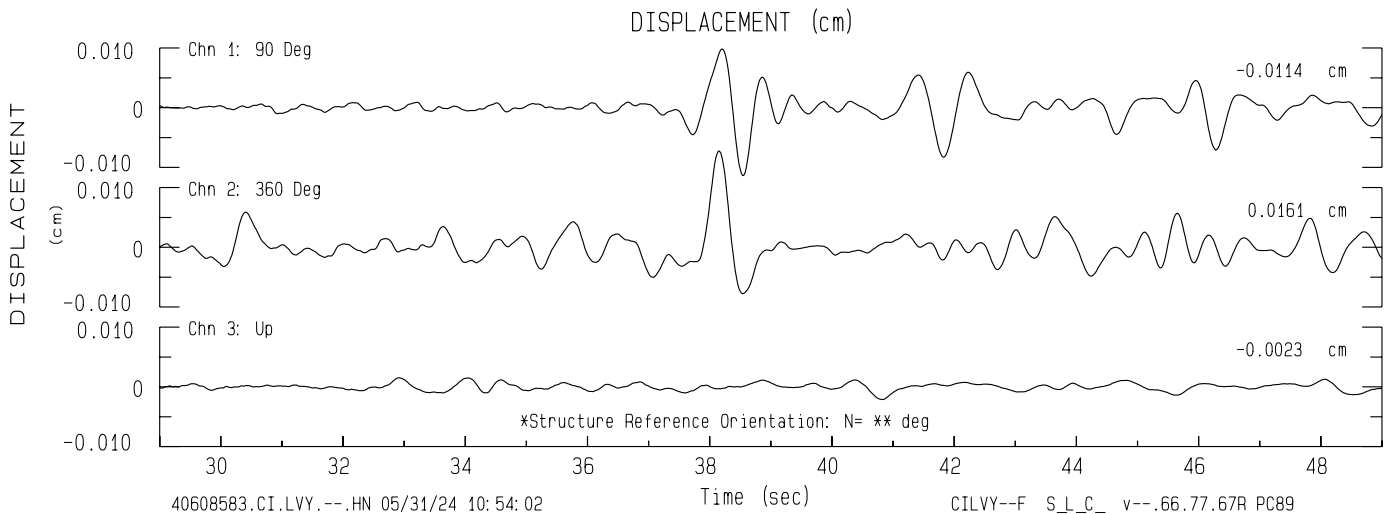

Levy SCSN Sta LVY
Rcrd of Fri May 31, 2024 10:26:37.0 PDT (GPS)
Frequency Band Processed: 3.3 secs to 23.0 Hz
CISN/CSMIP Preliminary Strong Motion Processing - Subject to Revision

Levy SCSN Sta LVY
Rcrd of Fri May 31, 2024 10:26:37.0 PDT
Frequency Band Processed: 3.3 secs to 23.0 Hz
Automated Strong Motion Processing - Preliminary and Subject to Revision

SPECTRAL ACCELERATION, Sa

VELOCITY FOURIER SPECTRUM