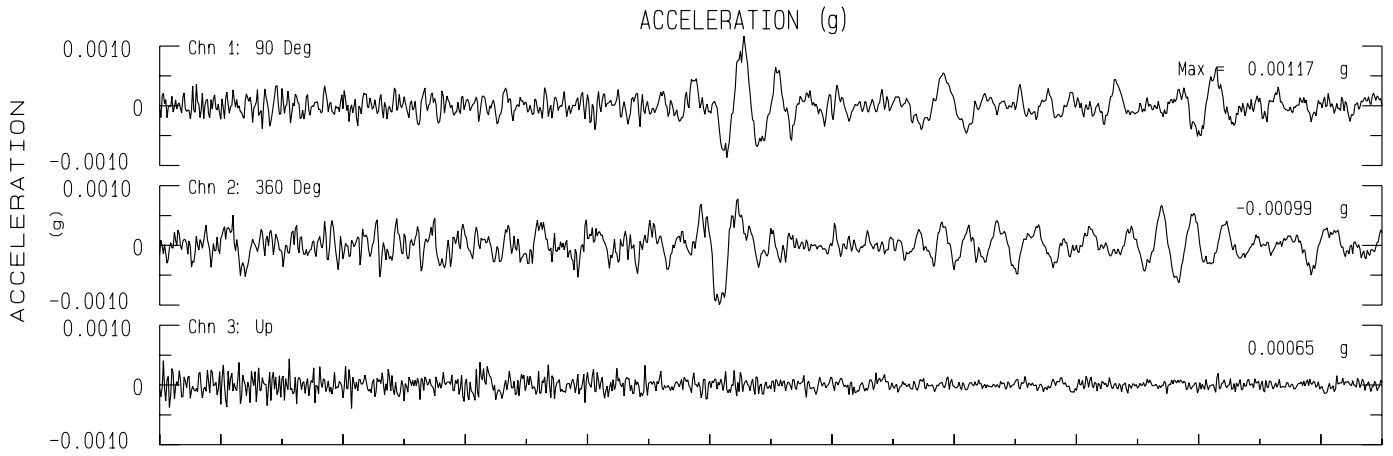

Levy SCSN Sta LVY
Rcrd of Fri May 31, 2024 10:26:37.0 PDT (GPS)
Frequency Band Processed: 3.3 secs to 23.0 Hz
CISN/CSMIP Preliminary Strong Motion Processing - Subject to Revision

Levy SCSN Sta LVY
Rcrd of Fri May 31, 2024 10:26:37.0 PDT
Frequency Band Processed: 3.3 secs to 23.0 Hz
Automated Strong Motion Processing - Preliminary and Subject to Revision

SPECTRAL ACCELERATION, Sa

VELOCITY FOURIER SPECTRUM