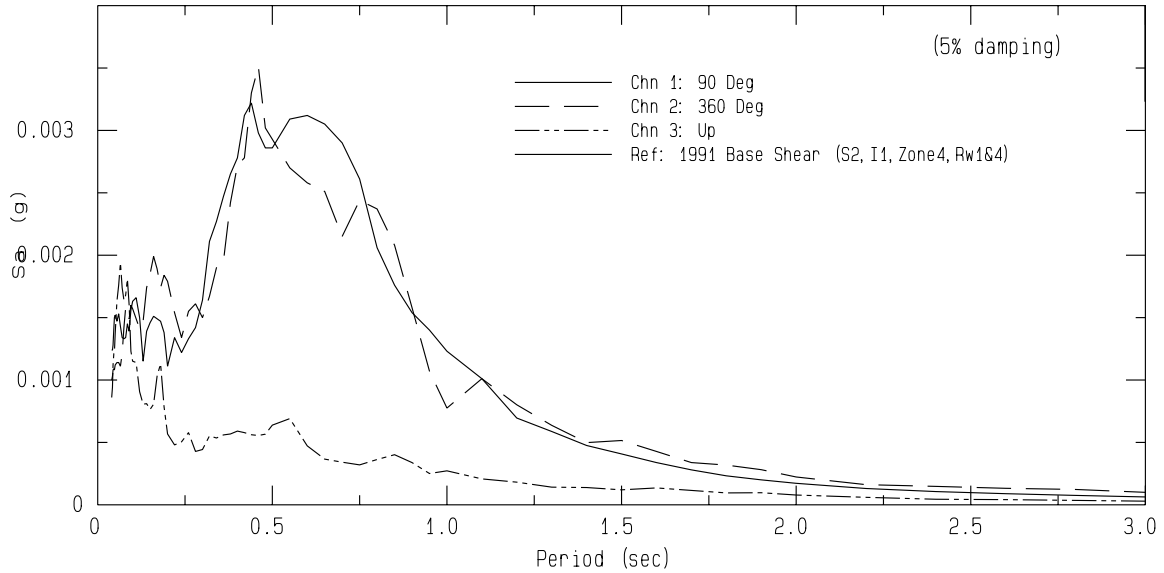

Levy SCSN Sta LVY
Rcrd of Fri May 31, 2024 10:26:37.0 PDT (GPS)
Frequency Band Processed: 3.3 secs to 23.0 Hz
CISN/CSMIP Preliminary Strong Motion Processing - Subject to Revision

Levy SCSN Sta LVY
Rcrd of Fri May 31, 2024 10:26:37.0 PDT
Frequency Band Processed: 3.3 secs to 23.0 Hz
Automated Strong Motion Processing - Preliminary and Subject to Revision

SPECTRAL ACCELERATION, Sa

VELOCITY FOURIER SPECTRUM