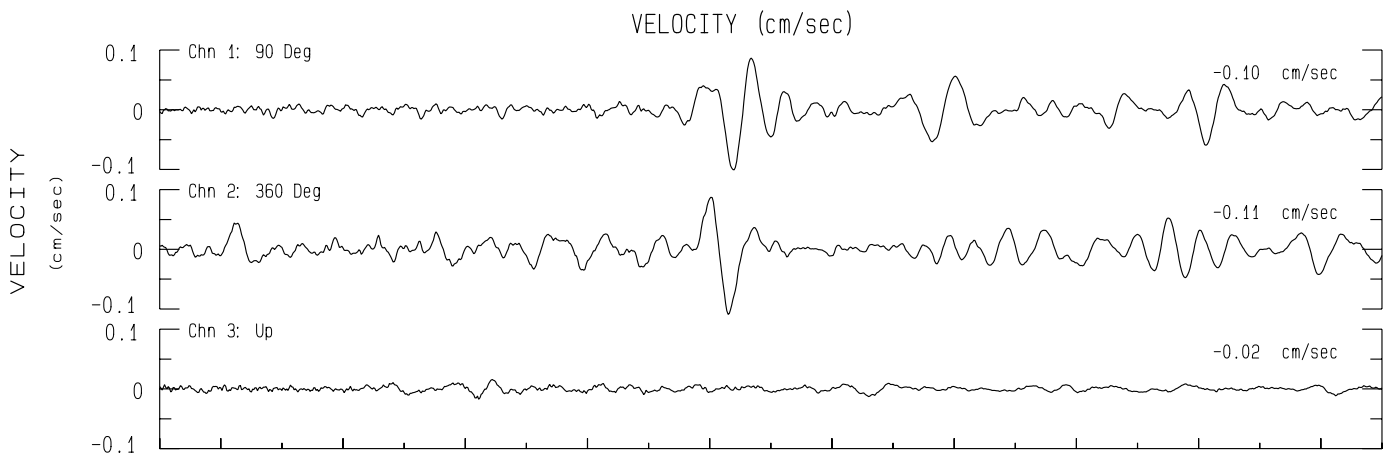

Levy SCSN Sta LVY
Rcrd of Fri May 31, 2024 10:26:37.0 PDT (GPS)
Frequency Band Processed: 3.3 secs to 23.0 Hz
CISN/CSMIP Preliminary Strong Motion Processing - Subject to Revision

Levy SCSN Sta LVY
Rcrd of Fri May 31, 2024 10:26:37.0 PDT
Frequency Band Processed: 3.3 secs to 23.0 Hz
Automated Strong Motion Processing - Preliminary and Subject to Revision

SPECTRAL ACCELERATION, Sa

VELOCITY FOURIER SPECTRUM