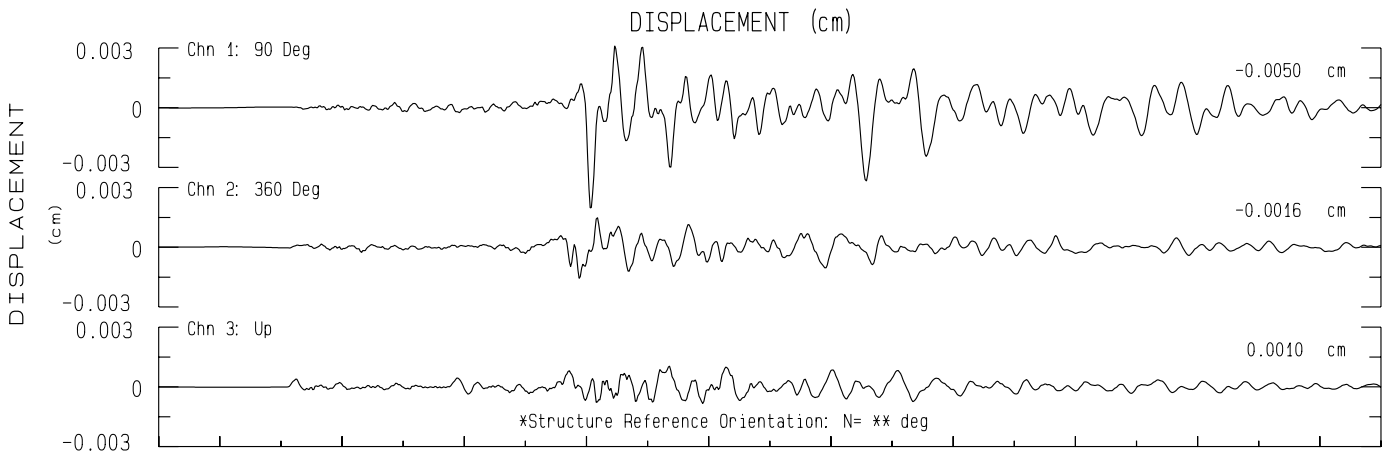

Renegade Canyon SCSN Sta WRC2
Rcrd of Thu Apr 8, 2021 13:50:56.0 PDT (GPS)

Frequency Band Processed: 3.3 secs to 23.0 Hz
CISN/CSMIP Preliminary Strong Motion Processing - Subject to Revision

Renegade Canyon Sta 39843
Rcrd of Thu Apr 8, 2021 13:50:56.0 PDT
Frequency Band Processed: 3.3 secs to 23.0 Hz
Automated Strong Motion Processing - Preliminary and Subject to Revision