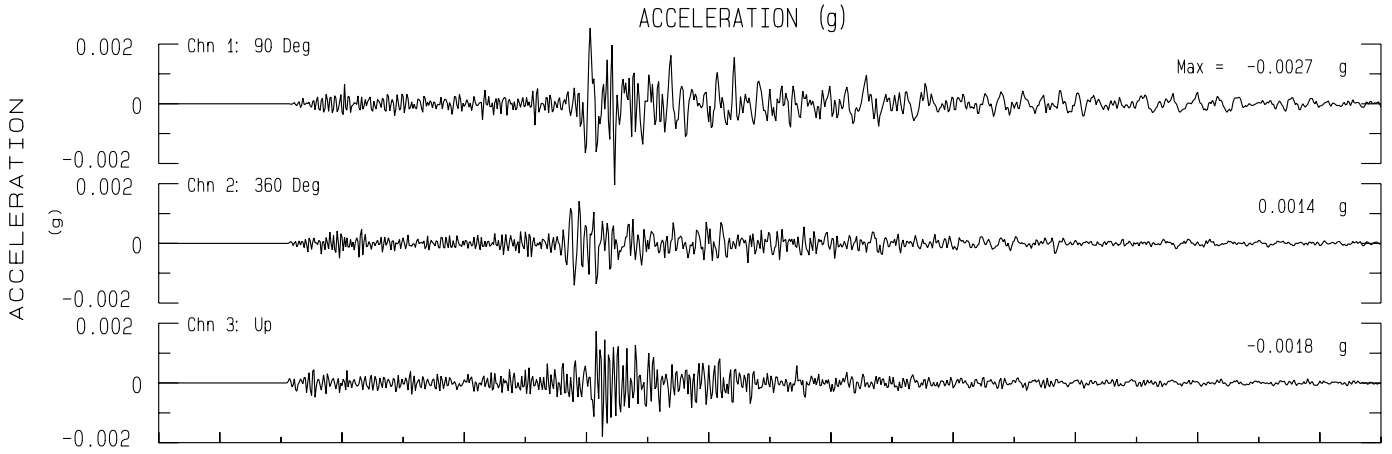

Renegade Canyon SCSN Sta WRC2
Rcrd of Thu Apr 8, 2021 13:50:56.0 PDT (GPS)

Frequency Band Processed: 3.3 secs to 23.0 Hz
CISN/CSMIP Preliminary Strong Motion Processing - Subject to Revision

Renegade Canyon Sta 39843
Rcrd of Thu Apr 8, 2021 13:50:56.0 PDT
Frequency Band Processed: 3.3 secs to 23.0 Hz
Automated Strong Motion Processing - Preliminary and Subject to Revision