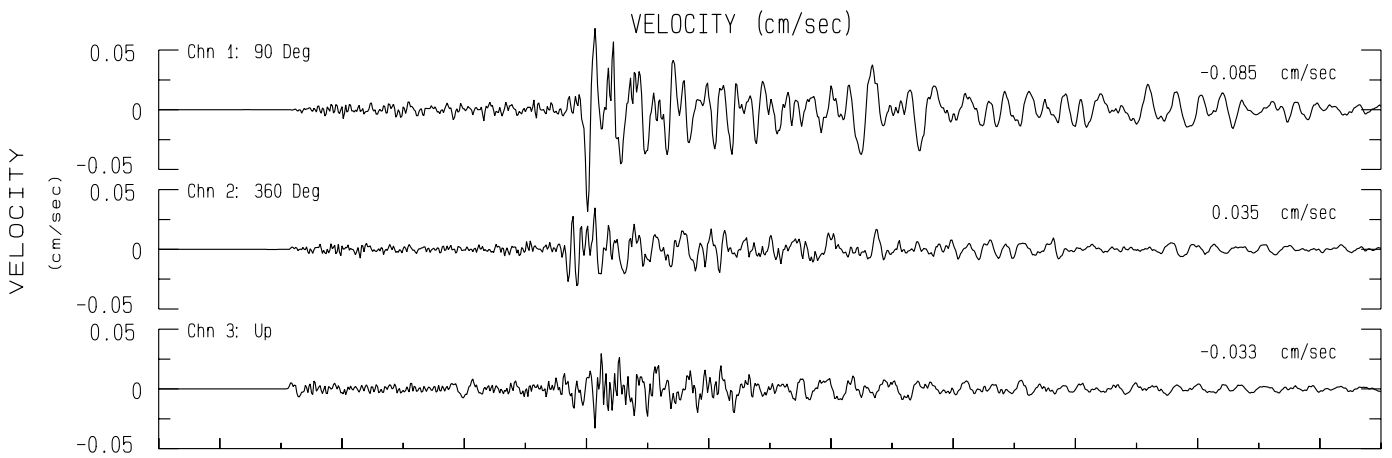

Renegade Canyon SCSN Sta WRC2
Rcrd of Thu Apr 8, 2021 13:50:56.0 PDT (GPS)

Frequency Band Processed: 3.3 secs to 23.0 Hz
CISN/CSMIP Preliminary Strong Motion Processing - Subject to Revision

Renegade Canyon Sta 39843
Rcrd of Thu Apr 8, 2021 13:50:56.0 PDT
Frequency Band Processed: 3.3 secs to 23.0 Hz
Automated Strong Motion Processing - Preliminary and Subject to Revision