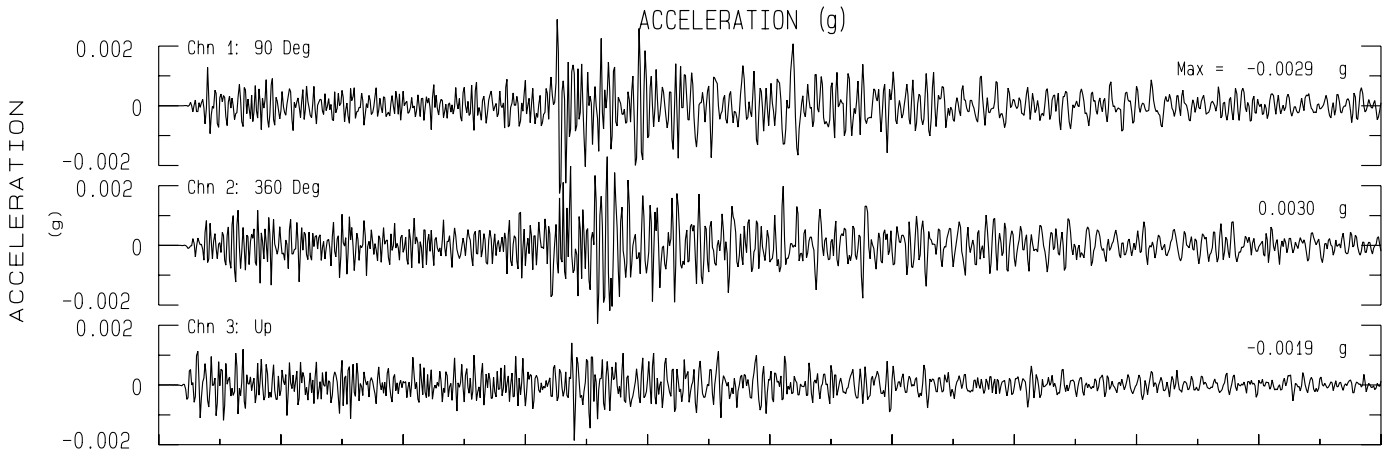

Gold Creek Center SCSN Sta GCC
Rcrd of Mon Apr 5, 2021 04:43:43.0 PDT (GPS)
Frequency Band Processed: 3.3 secs to 23.0 Hz
CISN/CSMIP Preliminary Strong Motion Processing - Subject to Revision

Gold Creek Center Sta 39838
Rcrd of Mon Apr 5, 2021 04:43:43.0 PDT
Frequency Band Processed: 3.3 secs to 23.0 Hz
Automated Strong Motion Processing - Preliminary and Subject to Revision