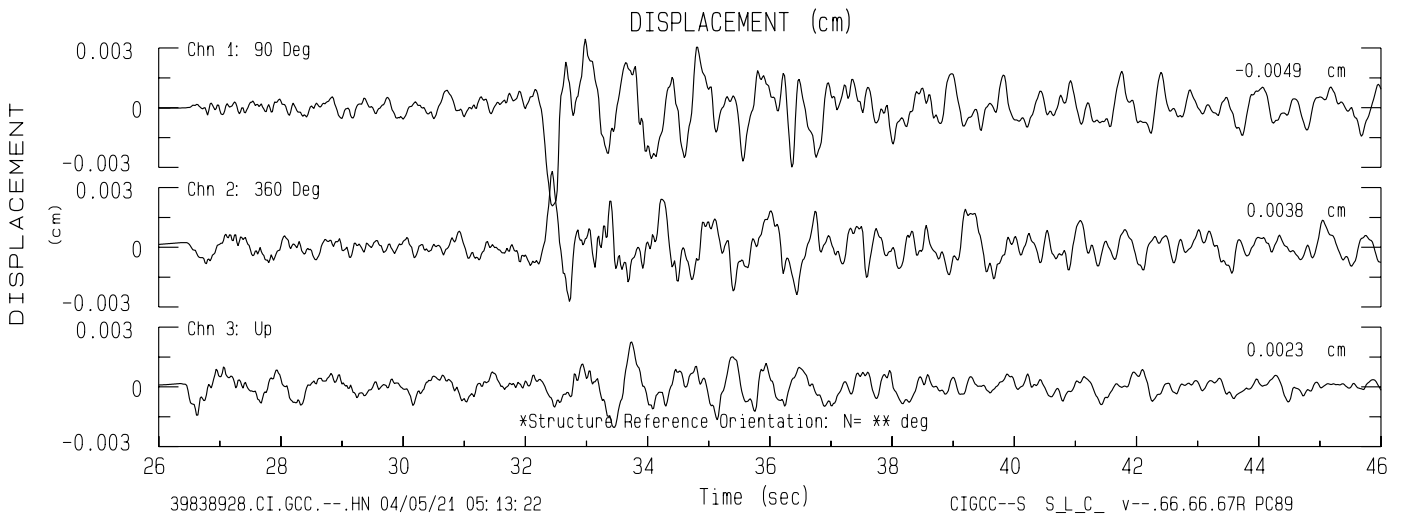

Gold Creek Center SCSN Sta GCC
Rcrd of Mon Apr 5, 2021 04:43:43.0 PDT (GPS)
Frequency Band Processed: 3.3 secs to 23.0 Hz
CISN/CSMIP Preliminary Strong Motion Processing - Subject to Revision

Gold Creek Center Sta 39838
Rcrd of Mon Apr 5, 2021 04:43:43.0 PDT
Frequency Band Processed: 3.3 secs to 23.0 Hz
Automated Strong Motion Processing - Preliminary and Subject to Revision