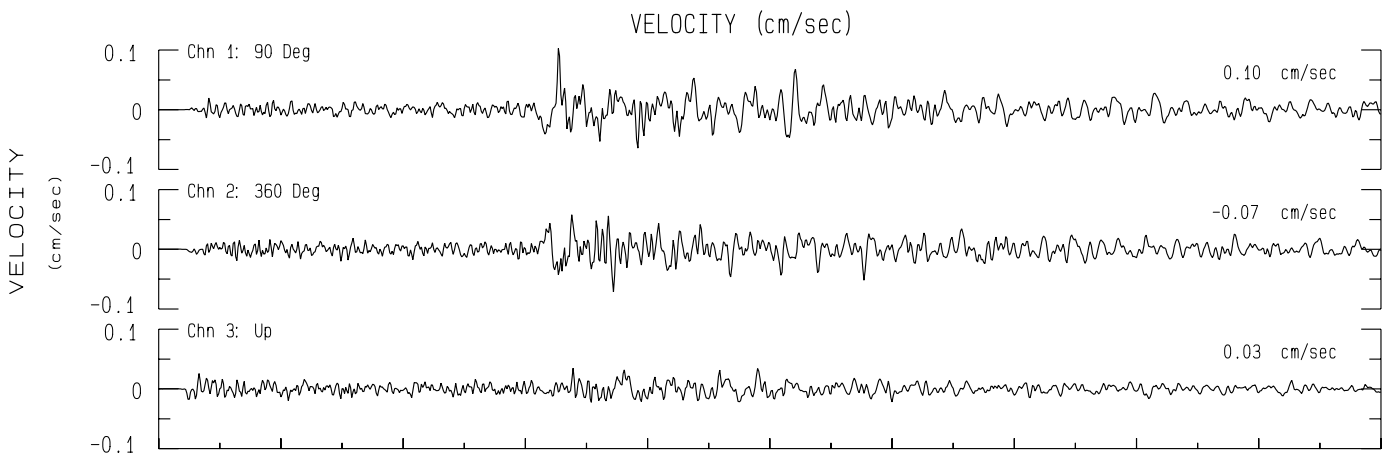

Gold Creek Center SCSN Sta GCC
Rcrd of Mon Apr 5, 2021 04:43:43.0 PDT (GPS)
Frequency Band Processed: 3.3 secs to 23.0 Hz
CISN/CSMIP Preliminary Strong Motion Processing - Subject to Revision

Gold Creek Center Sta 39838
Rcrd of Mon Apr 5, 2021 04:43:43.0 PDT
Frequency Band Processed: 3.3 secs to 23.0 Hz
Automated Strong Motion Processing - Preliminary and Subject to Revision