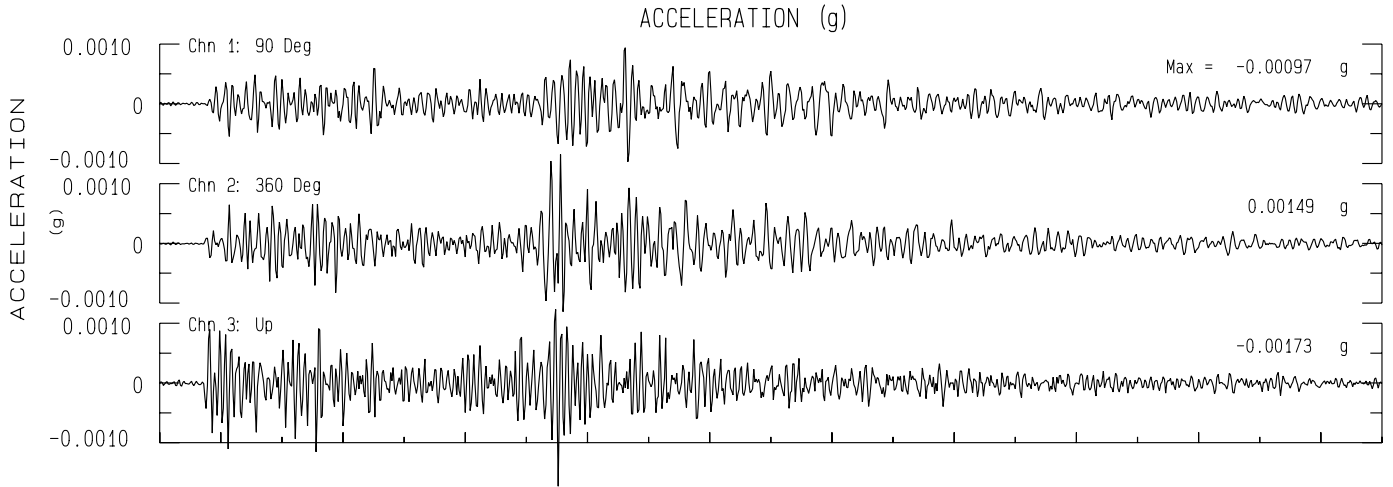

Ivy Glen SCSN Sta IVY
Rcrd of Sat Jul 3, 2021 01:22:09.0 PDT (GPS)
Frequency Band Processed: 3.3 secs to 23.0 Hz
CISN/CSMIP Preliminary Strong Motion Processing - Subject to Revision

Ivy Glen Sta 39727
Rcrd of Sat Jul 3, 2021 01:22:09.0 PDT
Frequency Band Processed: 3.3 secs to 23.0 Hz
Automated Strong Motion Processing - Preliminary and Subject to Revision

SPECTRAL ACCELERATION, Sa

VELOCITY FOURIER SPECTRUM