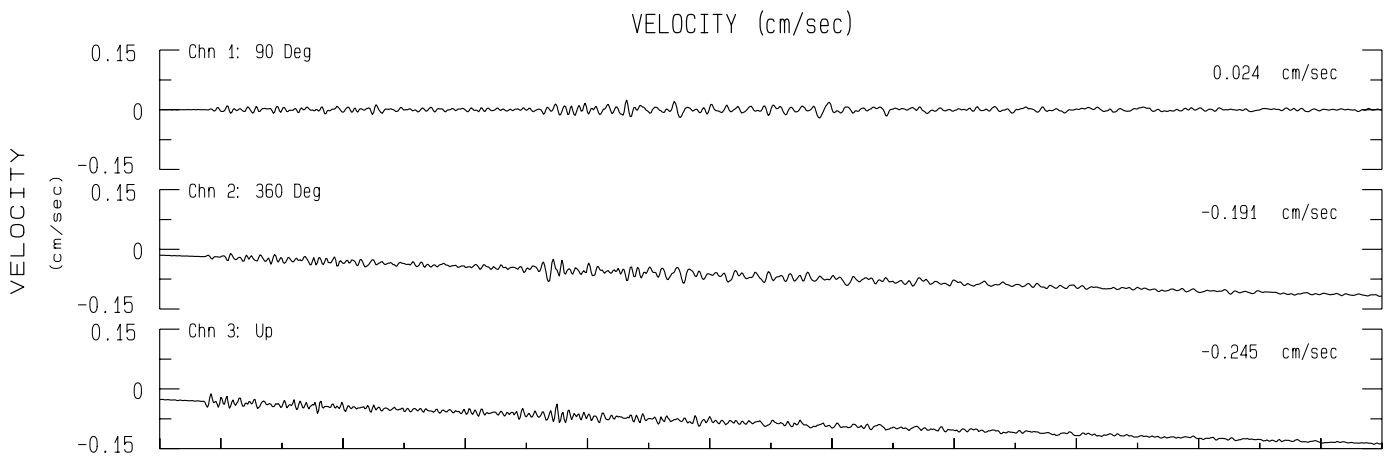

Ivy Glen SCSN Sta IVY
Rcrd of Sat Jul 3, 2021 01:22:09.0 PDT (GPS)
Frequency Band Processed: 3.3 secs to 23.0 Hz
CISN/CSMIP Preliminary Strong Motion Processing - Subject to Revision

Ivy Glen Sta 39727
Rcrd of Sat Jul 3, 2021 01:22:09.0 PDT
Frequency Band Processed: 3.3 secs to 23.0 Hz
Automated Strong Motion Processing - Preliminary and Subject to Revision

SPECTRAL ACCELERATION, Sa

VELOCITY FOURIER SPECTRUM