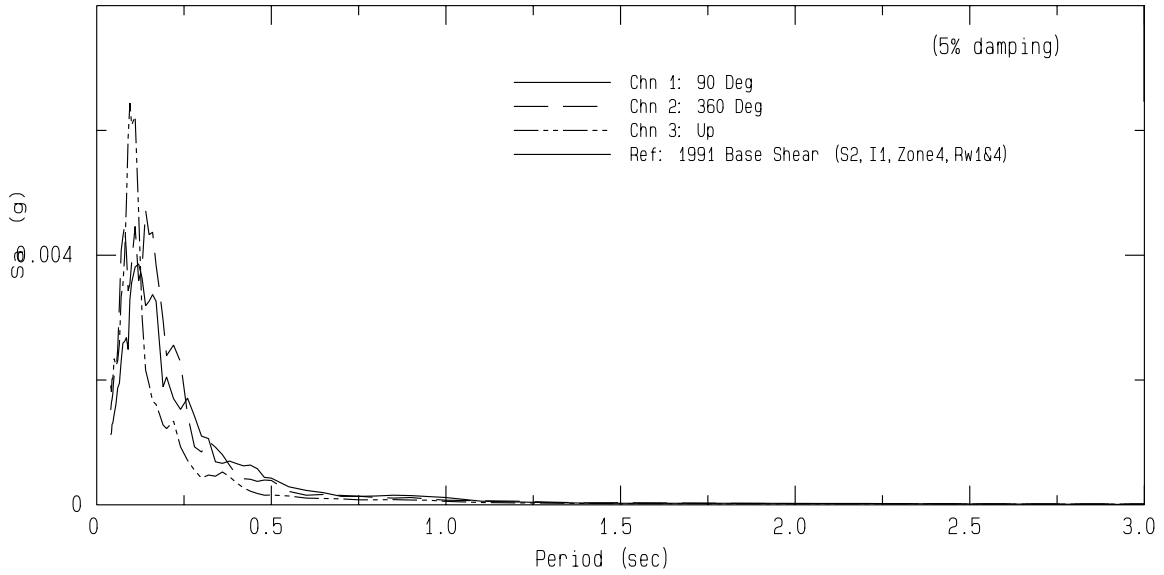

Ivy Glen SCSN Sta IVY
Rcrd of Sat Jul 3, 2021 01:22:09.0 PDT (GPS)
Frequency Band Processed: 3.3 secs to 23.0 Hz
CISN/CSMIP Preliminary Strong Motion Processing - Subject to Revision

Ivy Glen Sta 39727
Rcrd of Sat Jul 3, 2021 01:22:09.0 PDT
Frequency Band Processed: 3.3 secs to 23.0 Hz
Automated Strong Motion Processing - Preliminary and Subject to Revision

SPECTRAL ACCELERATION, Sa

VELOCITY FOURIER SPECTRUM