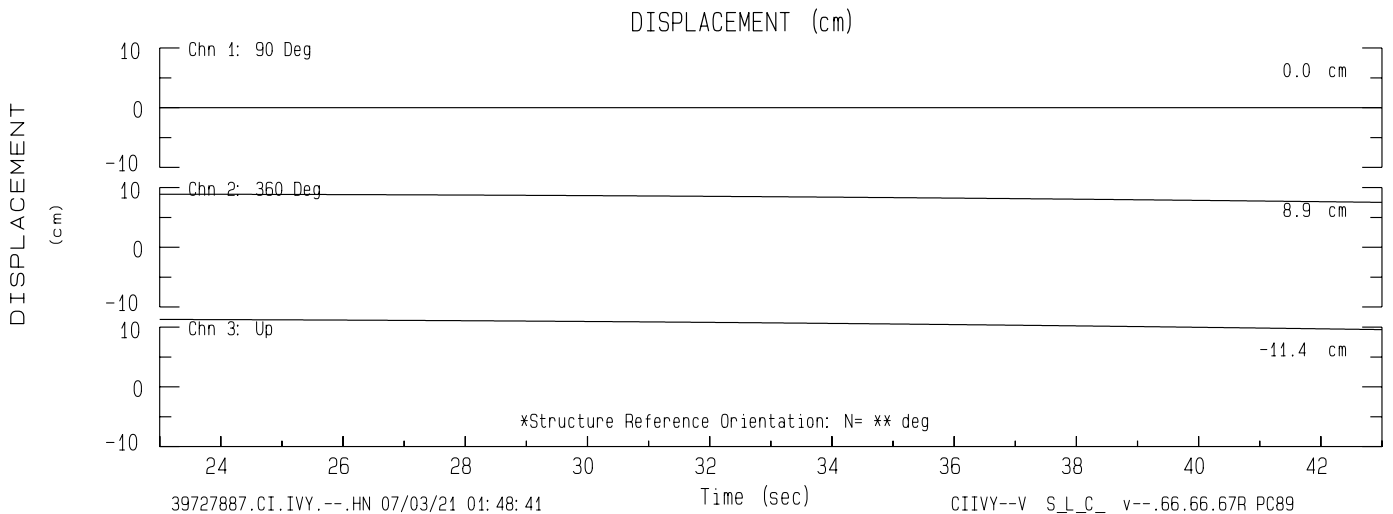

Ivy Glen SCSN Sta IVY
Rcrd of Sat Jul 3, 2021 01:22:09.0 PDT (GPS)
Frequency Band Processed: 3.3 secs to 23.0 Hz
CISN/CSMIP Preliminary Strong Motion Processing - Subject to Revision

Ivy Glen Sta 39727
Rcrd of Sat Jul 3, 2021 01:22:09.0 PDT
Frequency Band Processed: 3.3 secs to 23.0 Hz
Automated Strong Motion Processing - Preliminary and Subject to Revision

SPECTRAL ACCELERATION, Sa

VELOCITY FOURIER SPECTRUM