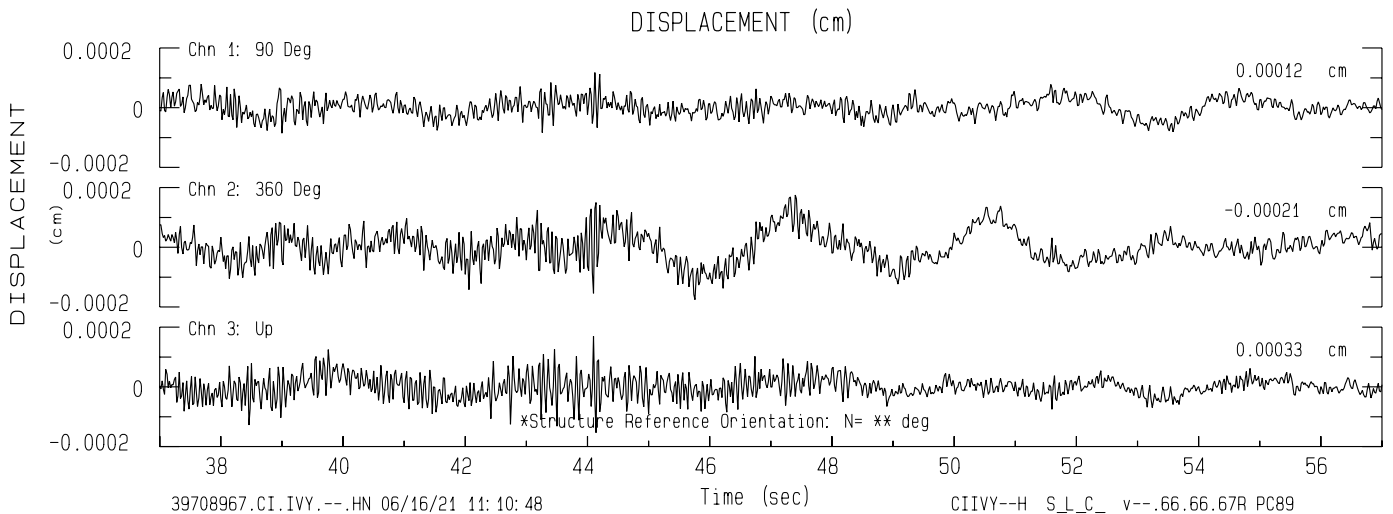

Ivy Glen SCSN Sta IVY
Rcrd of Wed Jun 16, 2021 10:45:18.0 PDT (GPS)
Frequency Band Processed: 3.3 secs to 23.0 Hz
CISN/CSMIP Preliminary Strong Motion Processing - Subject to Revision

Ivy Glen Sta 39708
Rcrd of Wed Jun 16, 2021 10:45:18.0 PDT
Frequency Band Processed: 3.3 secs to 23.0 Hz
Automated Strong Motion Processing - Preliminary and Subject to Revision

SPECTRAL ACCELERATION, Sa

VELOCITY FOURIER SPECTRUM