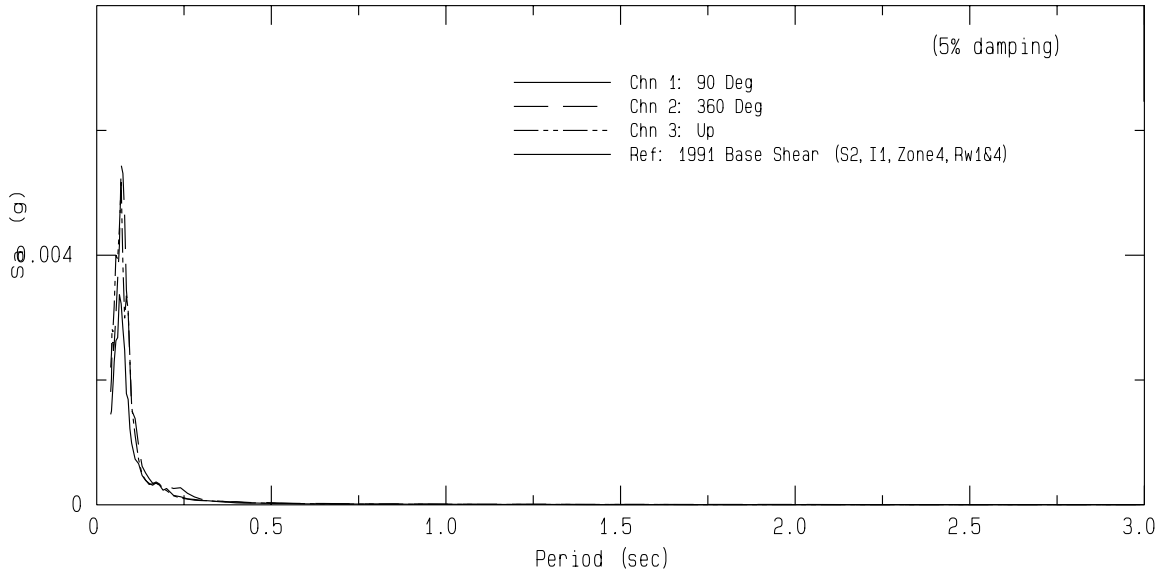

Ivy Glen SCSN Sta IVY
Rcrd of Wed Jun 16, 2021 10:45:18.0 PDT (GPS)
Frequency Band Processed: 3.3 secs to 23.0 Hz
CISN/CSMIP Preliminary Strong Motion Processing - Subject to Revision

Ivy Glen Sta 39708
Rcrd of Wed Jun 16, 2021 10:45:18.0 PDT
Frequency Band Processed: 3.3 secs to 23.0 Hz
Automated Strong Motion Processing - Preliminary and Subject to Revision

SPECTRAL ACCELERATION, Sa

VELOCITY FOURIER SPECTRUM