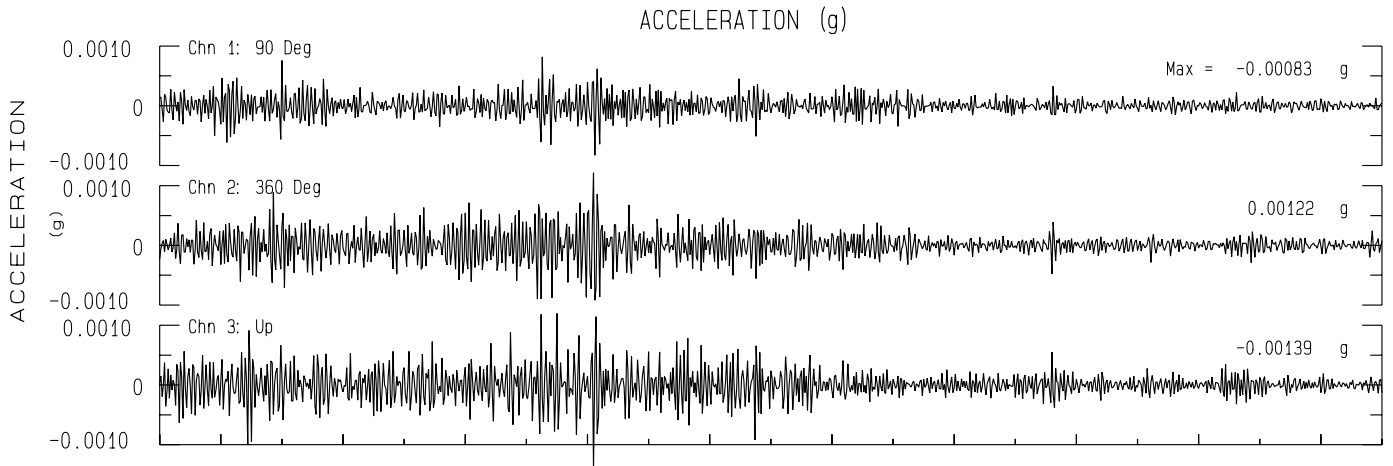

Ivy Glen SCSN Sta IVY
Rcrd of Wed Jun 16, 2021 10:45:18.0 PDT (GPS)
Frequency Band Processed: 3.3 secs to 23.0 Hz
CISN/CSMIP Preliminary Strong Motion Processing - Subject to Revision

Ivy Glen Sta 39708
Rcrd of Wed Jun 16, 2021 10:45:18.0 PDT
Frequency Band Processed: 3.3 secs to 23.0 Hz
Automated Strong Motion Processing - Preliminary and Subject to Revision

SPECTRAL ACCELERATION, Sa

VELOCITY FOURIER SPECTRUM