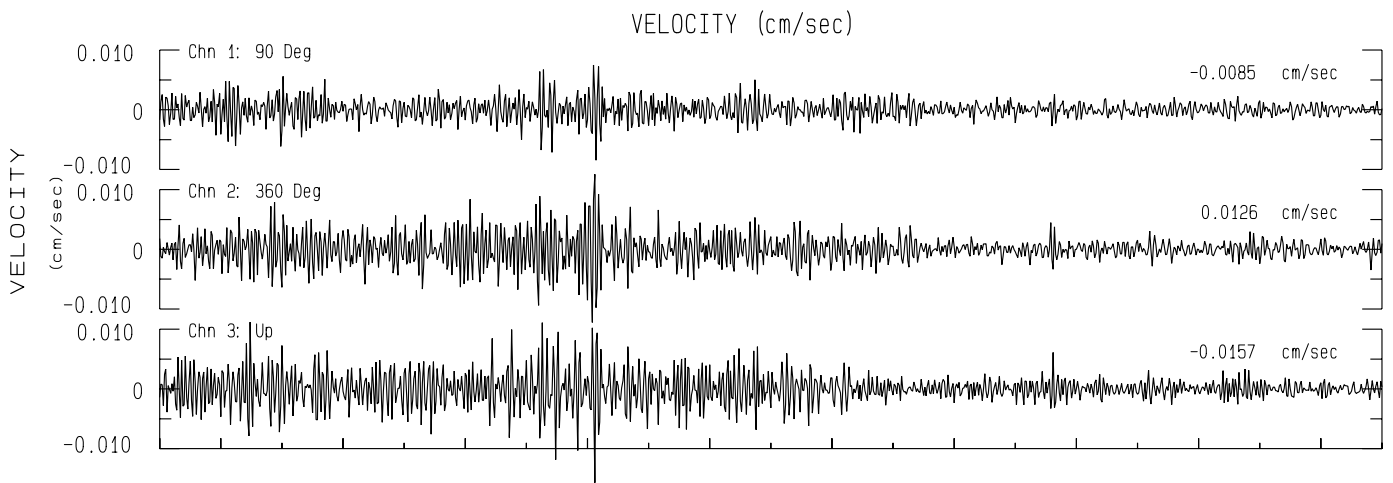

Ivy Glen SCSN Sta IVY
Rcrd of Wed Jun 16, 2021 10:45:18.0 PDT (GPS)
Frequency Band Processed: 3.3 secs to 23.0 Hz
CISN/CSMIP Preliminary Strong Motion Processing - Subject to Revision

Ivy Glen Sta 39708
Rcrd of Wed Jun 16, 2021 10:45:18.0 PDT
Frequency Band Processed: 3.3 secs to 23.0 Hz
Automated Strong Motion Processing - Preliminary and Subject to Revision

SPECTRAL ACCELERATION, Sa

VELOCITY FOURIER SPECTRUM