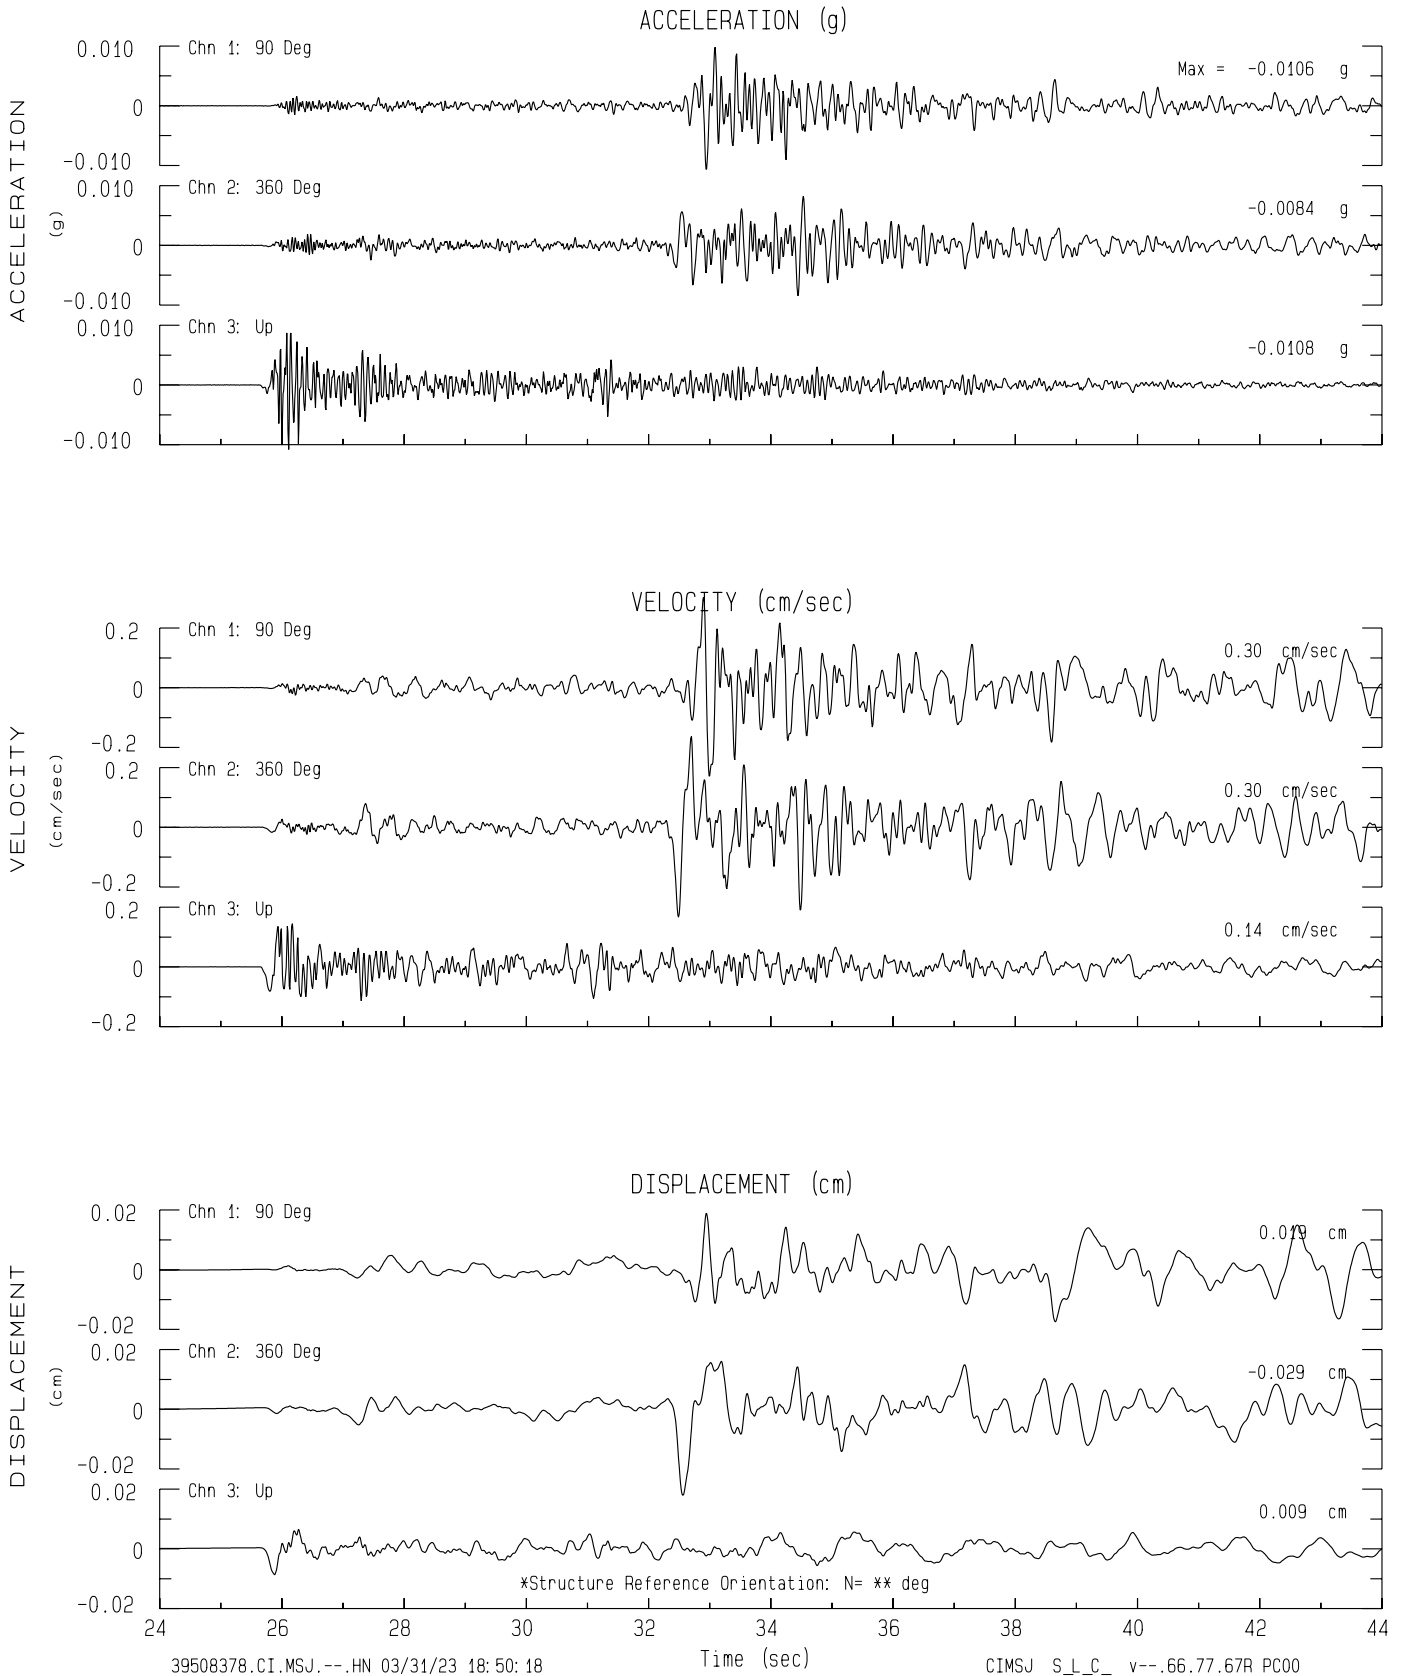

Mt. San Jacinto, Mt. San Jacinto College SCSN Sta MSJ
Rcrd of Fri Mar 31, 2023 18:15:51.0 PDT (GPS)

Frequency Band Processed: 5.5 secs to 40.0 Hz

CISN/CSMIP Preliminary Strong Motion Processing - Subject to Revision

Mt. San Jacinto, Mt. San Jacinto College SCSN Sta MSJ

Rcprd of Fri Mar 31, 2023 18:15:51.0 PDT

Frequency Band Processed: 5.5 secs to 40.0 Hz

Automated Strong Motion Processing - Preliminary and Subject to Revision

SPECTRAL ACCELERATION, Sa

VELOCITY FOURIER SPECTRUM