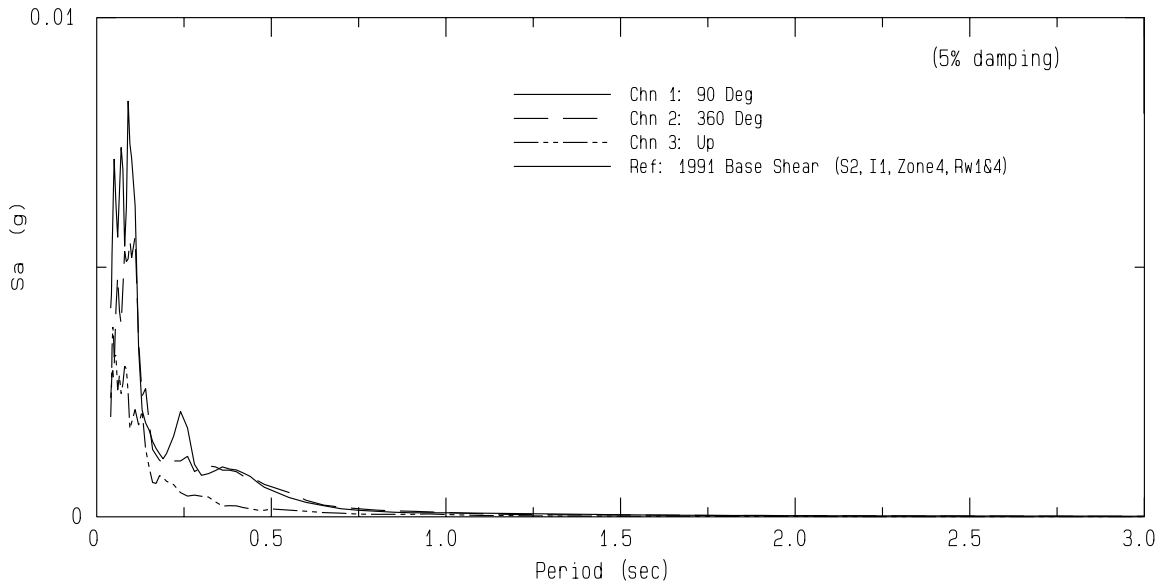

Winchester, Rawson Rd & Crown Valley Rd Sta 39486

Rcprd of Sun Dec 6, 2020 07:17:36.0 PST

Frequency Band Processed: 3.3 secs to 23.0 Hz

Automated Strong Motion Processing - Preliminary and Subject to Revision

SPECTRAL ACCELERATION, Sa