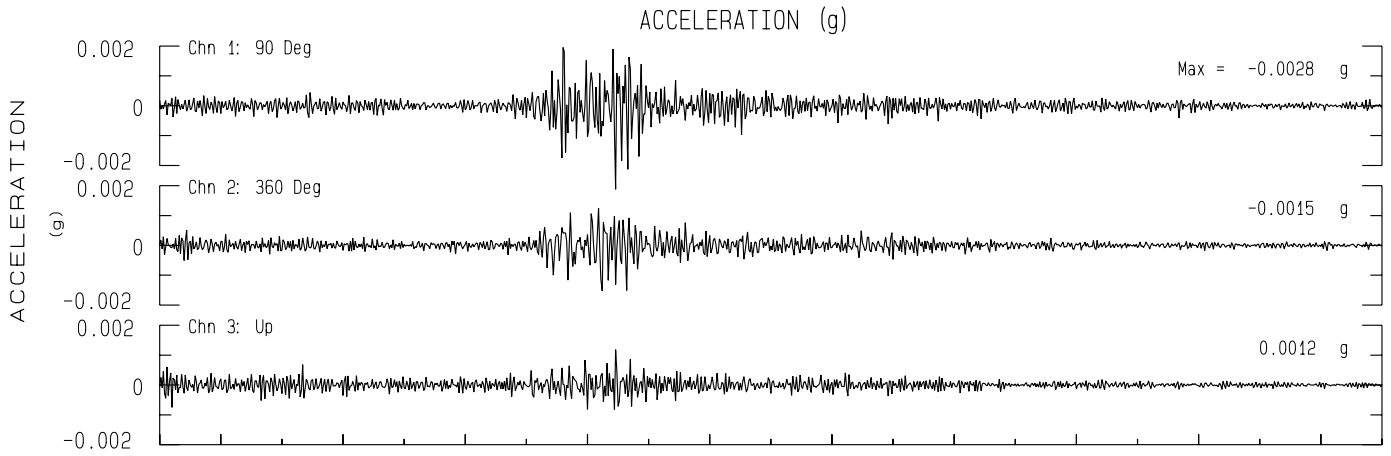

Winchester, Rawson Rd & Crown Valley Rd SCSN Sta DGR
Rcrd of Sun Dec 6, 2020 07:17:36.0 PST (GPS)
Frequency Band Processed: 3.3 secs to 23.0 Hz
CISN/CSMIP Preliminary Strong Motion Processing - Subject to Revision

Winchester, Rawson Rd & Crown Valley Rd Sta 39486

Rcprd of Sun Dec 6, 2020 07:17:36.0 PST

Frequency Band Processed: 3.3 secs to 23.0 Hz

Automated Strong Motion Processing - Preliminary and Subject to Revision

SPECTRAL ACCELERATION, Sa

VELOCITY FOURIER SPECTRUM