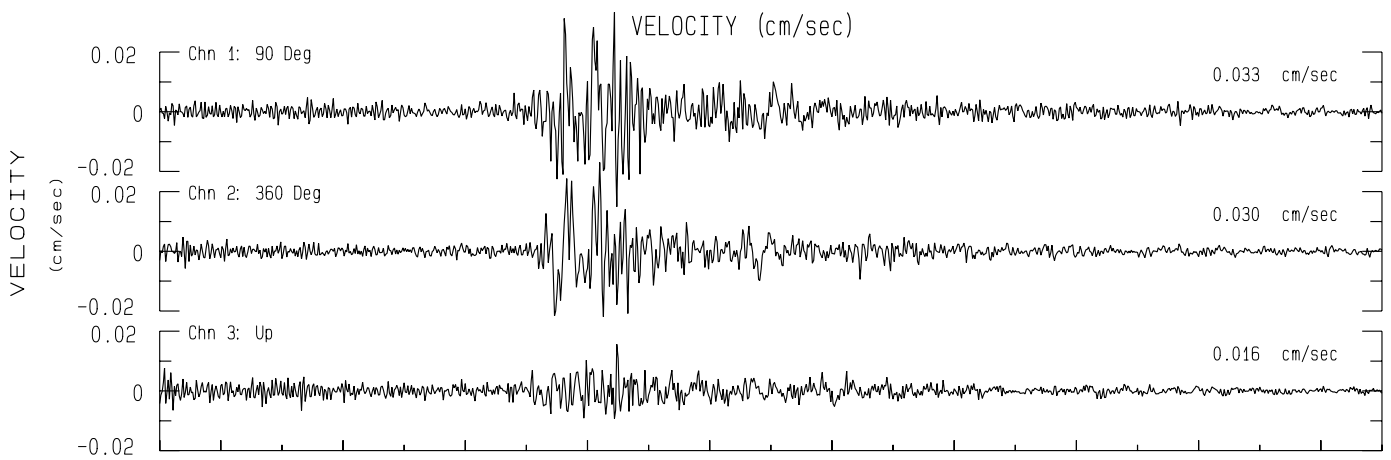

Winchester, Rawson Rd & Crown Valley Rd SCSN Sta DGR
Rcrd of Sun Dec 6, 2020 07:17:36.0 PST (GPS)
Frequency Band Processed: 3.3 secs to 23.0 Hz
CISN/CSMIP Preliminary Strong Motion Processing - Subject to Revision

Winchester, Rawson Rd & Crown Valley Rd Sta 39486

Rcprd of Sun Dec 6, 2020 07:17:36.0 PST

Frequency Band Processed: 3.3 secs to 23.0 Hz

Automated Strong Motion Processing - Preliminary and Subject to Revision

SPECTRAL ACCELERATION, Sa

VELOCITY FOURIER SPECTRUM