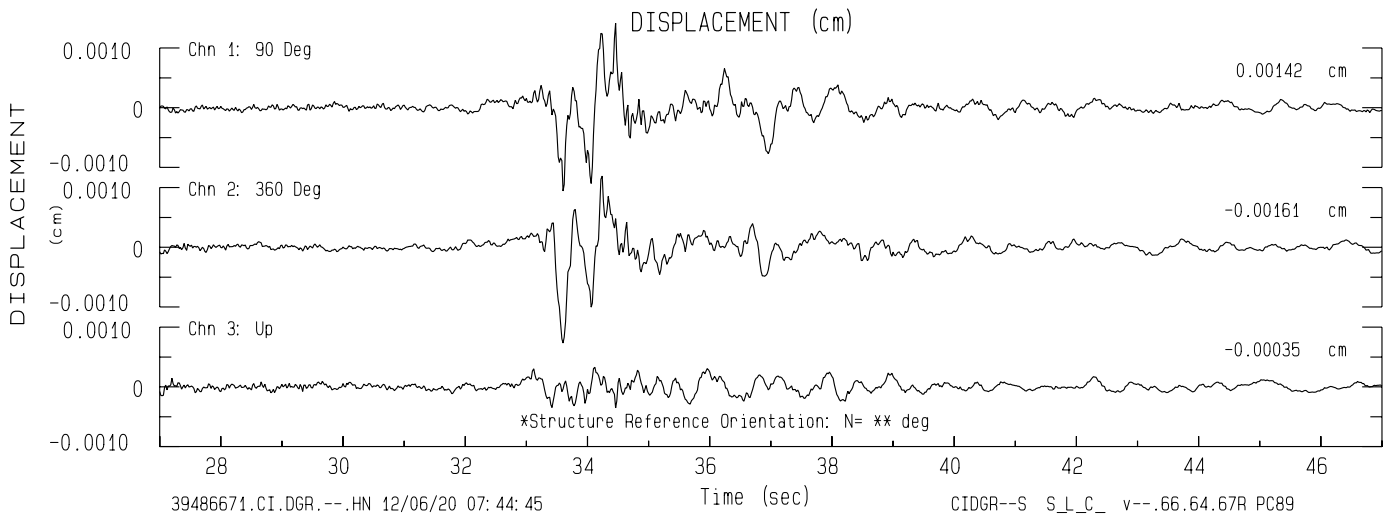

Winchester, Rawson Rd & Crown Valley Rd SCSN Sta DGR
Rcrd of Sun Dec 6, 2020 07:17:36.0 PST (GPS)
Frequency Band Processed: 3.3 secs to 23.0 Hz
CISN/CSMIP Preliminary Strong Motion Processing - Subject to Revision

Winchester, Rawson Rd & Crown Valley Rd Sta 39486

Rcprd of Sun Dec 6, 2020 07:17:36.0 PST

Frequency Band Processed: 3.3 secs to 23.0 Hz

Automated Strong Motion Processing - Preliminary and Subject to Revision

SPECTRAL ACCELERATION, Sa

VELOCITY FOURIER SPECTRUM